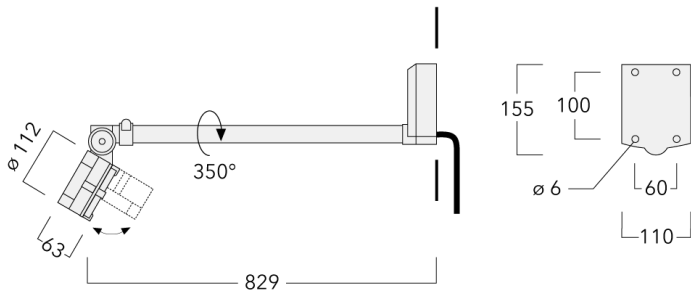

Specifications

Material description

Body	Marine-grade, die-cast aluminium alloy
Lens	Safety glass lens
Colours	RAL9004 Signal black RAL9006 White aluminium RAL9007 Grey aluminium RAL7016 Anthracite grey RAL9016 Traffic white
Gasket	Silicone CCG® Controlled Compression Gasket
Fasteners	PCS Polymer Coated Stainless Steel Hardware
Ingress protection	IP55
Impact resistance	IK07
Corrosion resistance	5CE

Electrical description

Power supply	220-240V / 50-60 Hz
Driver / Ballast	Integral EC electronic converter in thermally-separated compartment
Surge protection	1/2 kV

Additional information

Lifetime	Ta=25° L90B10 > 90000h
Energy efficiency class	C-D (Light source)

Fagerhult Lighting Ltd

33-34 Dolben Street, SE1 0UQ London, United Kingdom

<https://we-ef.com/uk>

Subject to technical changes and errors. - Generated on 23/11/2024