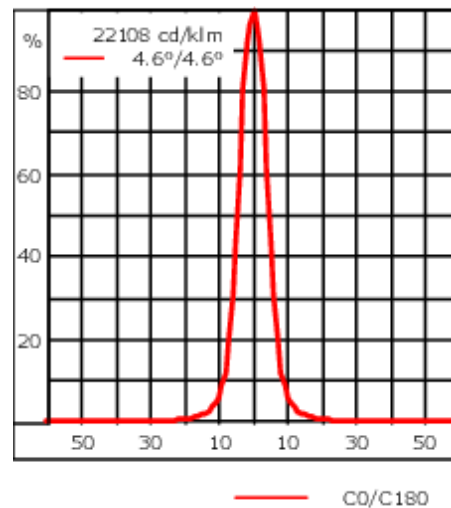

Specifications

Material description

Body	Marine-grade, die-cast aluminium alloy
Lens	Safety glass lens
Colours	RAL9004 Signal black RAL9006 White aluminium RAL9007 Grey aluminium RAL7016 Anthracite grey RAL9016 Traffic white
Gasket	Silicone CCG® Controlled Compression Gasket
Fasteners	PCS Polymer Coated Stainless Steel Hardware
Ingress protection	IP55
Impact resistance	IK07
Corrosion resistance	5CE

Electrical description

Power supply	220-240V / 50-60 Hz
Driver / Ballast	Integral EC electronic converter in thermally-separated compartment
Surge protection	1/2 kV

Additional information

Lifetime	Ta=25° L90B10 > 90000h
Energy efficiency class	C-D (Light source)

Fagerhult Lighting Ltd

33-34 Dolben Street, SE1 0UQ London, United Kingdom

<https://we-ef.com/uk>

Subject to technical changes and errors. - Generated on 23/10/2024