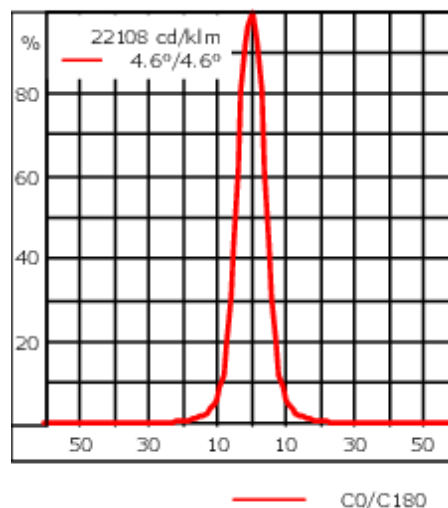

Specifications

Material description

Body	Marine-grade, all-aluminium construction
Lens	Safety glass lens
Colours	RAL9004 Signal black RAL9007 Grey aluminium RAL7016 Anthracite grey RAL9016 Traffic white
Gasket	Silicone CCG® Controlled Compression Gasket
Fasteners	PCS hardware
Ingress protection	IP66
Impact resistance	IK07
Corrosion resistance	5CE

Electrical description

Power supply	220-240V / 50-60 Hz
Driver / Ballast	Integral EC electronic converter in thermally-separated compartment

Additional information

Lifetime	Ta=25° L90B10 > 90000h