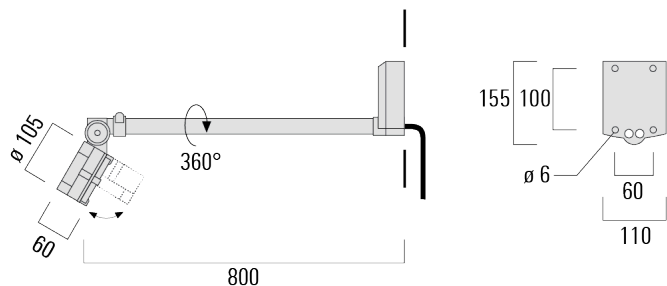

Specifications

Material description

Body	Marine-grade, all-aluminium construction
Lens	Safety glass lens
Colours	RAL9004 Signal black RAL9007 Grey aluminium RAL7016 Anthracite grey RAL9016 Traffic white
Gasket	Silicone CCG® Controlled Compression Gasket
Fasteners	PCS hardware
Ingress protection	IP66
Impact resistance	IK07
Corrosion resistance	5CE

Electrical description

Power supply	220-240V / 50-60 Hz
Driver / Ballast	Integral EC electronic converter in thermally-separated compartment

Additional information

Lifetime	Ta=25° L90B10 > 90000h