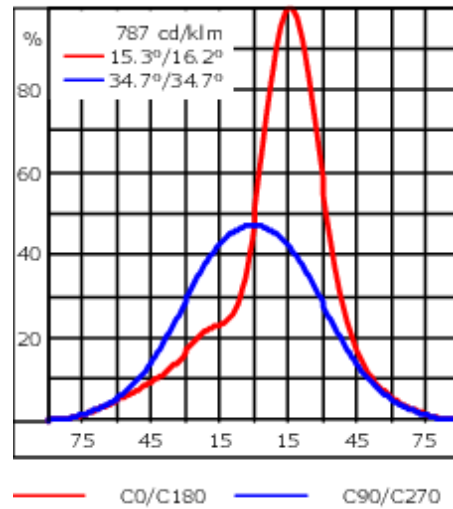

FLC121 LED Wall bracket

Specifications

Material description

Body	Marine-grade, all-aluminium construction
Lens	Safety glass lens
Colours	RAL9004 Signal black RAL9007 Grey aluminium RAL7016 Anthracite grey RAL9016 Traffic white
Gasket	Silicone CCG® Controlled Compression Gasket
Fasteners	PCS hardware
Ingress protection	IP66
Impact resistance	IK07
Corrosion resistance	5CE

Electrical description

Power supply	220-240V / 50-60 Hz
Driver / Ballast	Integral EC electronic converter in thermally-separated compartment

Additional information

Lifetime	Ta=25° L90B10 > 90000h