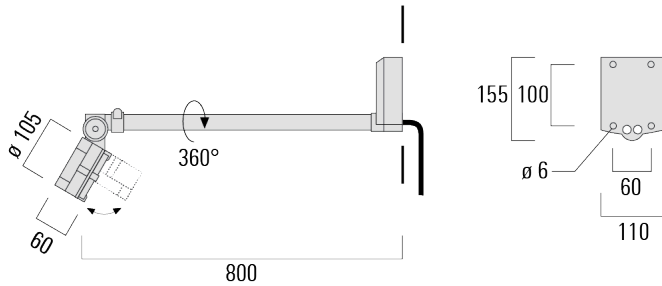

FLC121 LED Wall bracket

Specifications

Material description

Body	Marine-grade, all-aluminium construction
Lens	Safety glass lens
Colours	RAL9004 Signal black RAL9007 Grey aluminium RAL7016 Anthracite grey RAL9016 Traffic white
Gasket	Silicone CCG® Controlled Compression Gasket
Fasteners	PCS hardware
Ingress protection	IP66
Impact resistance	IK07
Corrosion resistance	5CE

Electrical description

Power supply	220-240V / 50-60 Hz
Driver / Ballast	Integral EC electronic converter in thermally-separated compartment

Additional information

Lifetime	Ta=25° L90B10 > 90000h