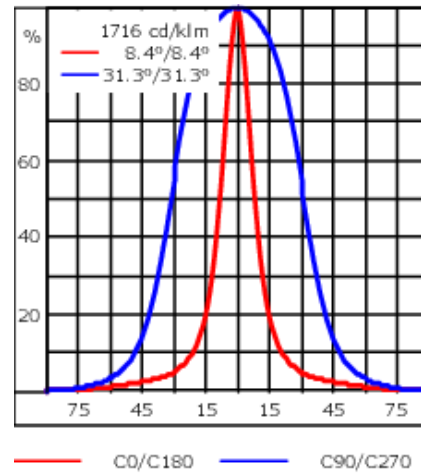

FLC121 LED - Wall bracket

Specifications

Material description

Body	Marine-grade, all-aluminium construction
Lens	Clear tempered glass lens.
Colors	 RAL9004 Black RAL9007 Grey Metallic RAL9016 White RAL8019 Dark Bronze
Gasket	Silicone rubber gasket
Fasteners	PCS Polymer Coated Stainless Steel hardware
Ingress protection	IP55
Impact resistance	IK07
Corrosion resistance	5CE

Electrical description

Power supply	Integral [ECG] electronic 0-10 V dimmable driver in 120-277 universal voltage
Driver / Ballast	Integral EC electronic converter in thermally-separated compartment
Surge protection	Integral 10kV Surge Protector

WE-EF LIGHTING USA, LLC

410-D Keystone Drive, 15086 Warrendale, PA 15086 - Phone: +1 724 742 0030

customersupport.usa@we-ef.com - <https://we-ef.com/us>

Subject to technical changes and errors. - Generated on 10/23/2024