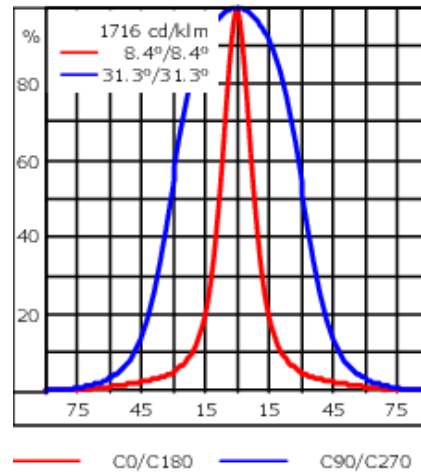

FLC121 LED - Wall bracket

Specifications

Material description

Body	Marine-grade, all-aluminium construction
Lens	Clear tempered glass lens.
Colors	 RAL9004 Black RAL9007 Grey Metallic RAL9016 White RAL8019 Dark Bronze
Gasket	Silicone rubber gasket
Fasteners	PCS Polymer Coated Stainless Steel hardware
Ingress protection	IP55
Impact resistance	IK07
Corrosion resistance	5CE

Electrical description

Power supply	Integral [ECG] electronic 0-10 V dimmable driver in 120-277 universal voltage
Driver / Ballast	Integral EC electronic converter in thermally-separated compartment
Surge protection	Integral 10kV Surge Protector

WE-EF LIGHTING USA, LLC

410-D Keystone Drive, 15086 Warrendale, PA 15086 - Phone: +1 724 742 0030
customersupport.usa@we-ef.com - <https://we-ef.com/us>
Subject to technical changes and errors. - Generated on 11/23/2024