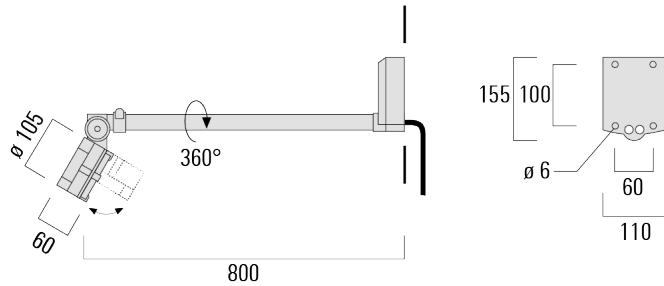

Description

IP66, Class I. IK07. Marine-grade, all-aluminium construction. 5CE superior corrosion protection including PCS hardware. Safety glass lens. Silicone CCG® Controlled Compression Gasket.

Integral EC electronic converter in thermally-separated compartment. Advanced thermal management protects LEDs while optimising lumens output. CAD-optimised optics for superior illumination and glare control. OLC® One LED Concept. Two cable entries.

Knuckle permits 350° horizontal and 180° vertical aiming of optics.

Weight	3.10 kg
Light distribution	linear spread, very narrow beam [EE]
Light source	LED-6/12W / 700 mA - 2700 K
CRI	80
Power supply	EC
LEDs	6
Rated input power	14.5 W
Nominal Lumen (lm)	
LED Lumen	270
Total Lumen	1620
T _j	85
Rated lumens (lm)	
LED Lumen	215.1
Total Lumen	1290.7
T _a	25

Specifications

Material description

Body	Marine-grade, all-aluminium construction
Lens	Safety glass lens
Colours	<div style="display: flex; align-items: center;"> <div style="width: 20px; height: 20px; background-color: black; margin-right: 5px;"></div> <div>RAL9004 Signal black</div> </div> <div style="display: flex; align-items: center; margin-top: 5px;"> <div style="width: 20px; height: 20px; background-color: grey; margin-right: 5px;"></div> <div>RAL9007 Grey aluminium</div> </div> <div style="display: flex; align-items: center; margin-top: 5px;"> <div style="width: 20px; height: 20px; background-color: darkgrey; margin-right: 5px;"></div> <div>RAL7016 Anthracite grey</div> </div> <div style="display: flex; align-items: center; margin-top: 5px;"> <div style="width: 20px; height: 20px; background-color: lightgrey; margin-right: 5px;"></div> <div>RAL9016 Traffic white</div> </div>
Gasket	Silicone CCG® Controlled Compression Gasket
Fasteners	PCS hardware
Ingress protection	IP66
Impact resistance	IK07
Corrosion resistance	5CE