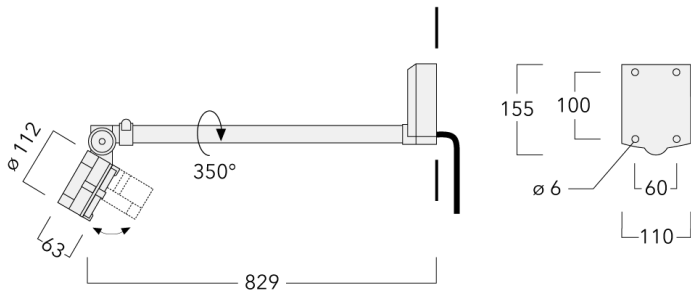

FLC121 LED - Wall bracket

Specifications

Material description

Body	Marine-grade, die-cast aluminium alloy
Lens	Safety glass lens
Colours	RAL9004 Signal black RAL9006 White aluminium RAL9007 Grey aluminium RAL7016 Anthracite grey RAL9016 Traffic white
Gasket	Silicone CCG® Controlled Compression Gasket
Fasteners	PCS Polymer Coated Stainless Steel Hardware
Ingress protection	IP55
Impact resistance	IK07
Corrosion resistance	5CE

Electrical description

Power supply	220-240V / 50-60 Hz
Driver / Ballast	Integral EC electronic converter in thermally-separated compartment
Surge protection	1/2 kV

Additional information

Lifetime	Ta=25° L90B10 > 90000h
Energy efficiency class	C-D (Light source)

Fagerhult Lighting Ltd

33-34 Dolben Street, SE1 0UQ London, United Kingdom

<https://we-ef.com/uk>

Subject to technical changes and errors. - Generated on 23/11/2024