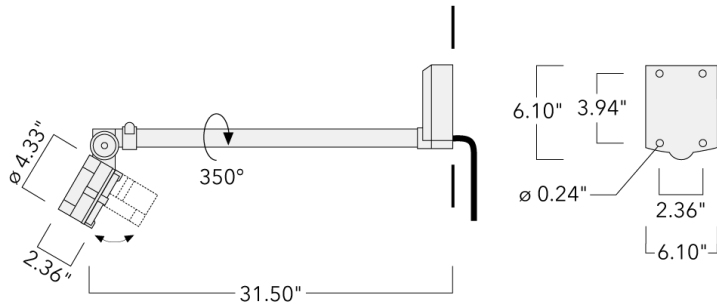

FLC121 LED - Wall bracket

Specifications

Material description

Body	Marine-grade, all-aluminium construction
Lens	Clear tempered glass lens.
Colors	RAL9004 Black RAL9007 Grey Metallic RAL9016 White RAL8019 Dark Bronze
Gasket	Silicone rubber gasket
Fasteners	PCS Polymer Coated Stainless Steel hardware
Ingress protection	IP55
Impact resistance	IK07
Corrosion resistance	5CE

Electrical description

Power supply	Integral [ECG] electronic 0-10 V dimmable driver in 120-277 universal voltage
Driver / Ballast	Integral EC electronic converter in thermally-separated compartment
Surge protection	Integral 10kV Surge Protector

WE-EF LIGHTING USA, LLC

410-D Keystone Drive, 15086 Warrendale, PA 15086 - Phone: +1 724 742 0030

customersupport.usa@we-ef.com - <https://we-ef.com/us>

Subject to technical changes and errors. - Generated on 11/23/2024