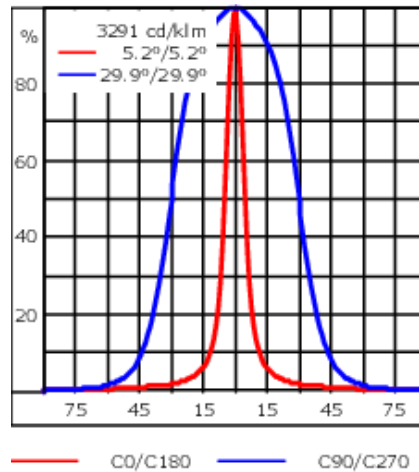

FLC121 LED - Wall bracket

Specifications

Material description

Body	Marine-grade, all-aluminium construction
Lens	Clear tempered glass lens.
Colors	RAL9004 Black RAL9007 Grey Metallic RAL9016 White RAL8019 Dark Bronze
Gasket	Silicone rubber gasket
Fasteners	PCS Polymer Coated Stainless Steel hardware
Ingress protection	IP55
Impact resistance	IK07
Corrosion resistance	5CE

Electrical description

Power supply	Integral [ECG] electronic 0-10 V dimmable driver in 120-277 universal voltage
Driver / Ballast	Integral EC electronic converter in thermally-separated compartment
Surge protection	Integral 10kV Surge Protector

WE-EF LIGHTING USA, LLC

410-D Keystone Drive, 15086 Warrendale, PA 15086 - Phone: +1 724 742 0030

customersupport.usa@we-ef.com - <https://we-ef.com/us>

Subject to technical changes and errors. - Generated on 11/23/2024