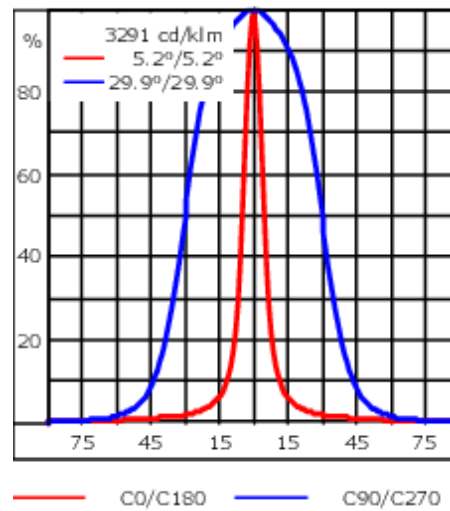

Specifications

Material description

Body	Marine-grade, all-aluminium construction
Lens	Safety glass lens
Colours	RAL9004 Signal black RAL9007 Grey aluminium RAL7016 Anthracite grey RAL9016 Traffic white
Gasket	Silicone CCG® Controlled Compression Gasket
Fasteners	PCS hardware
Ingress protection	IP66
Impact resistance	IK07
Corrosion resistance	5CE

Electrical description

Power supply	220-240V / 50-60 Hz
Driver / Ballast	Integral EC electronic converter in thermally-separated compartment

Additional information

Lifetime	Ta=25° L90B10 > 90000h