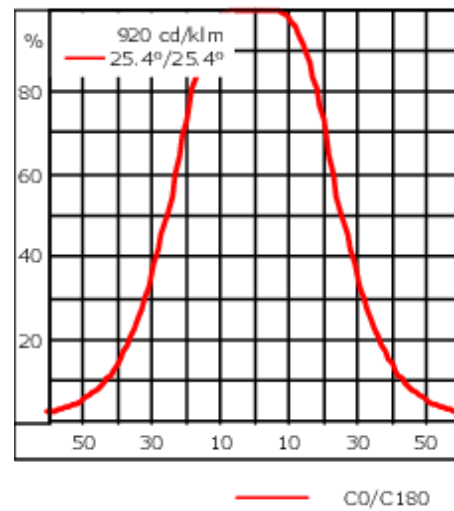

FLC131 LED Wall bracket

Specifications

Material description

Body	Marine-grade, all-aluminium construction
Lens	Safety glass lens
Colours	RAL9004 Signal black RAL9007 Grey aluminium RAL7016 Anthracite grey RAL9016 Traffic white
Gasket	Silicone CCG® Controlled Compression Gasket
Fasteners	PCS hardware
Ingress protection	IP55
Impact resistance	IK07
Corrosion resistance	5CE

Electrical description

Power supply	220-240V / 50-60 Hz
Driver / Ballast	Integral EC electronic converter in thermally-separated compartment

Additional information

Lifetime	Ta=25° L90B10 > 90000h