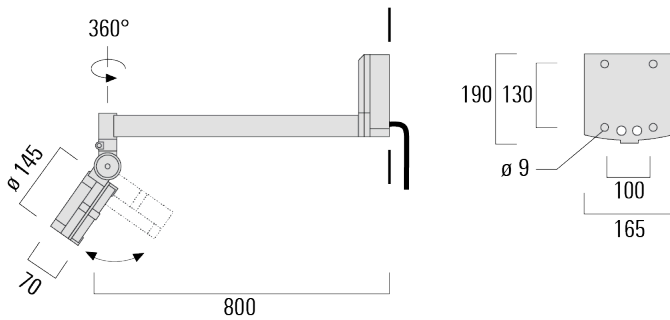

FLC131 LED Wall bracket

Specifications

Material description

Body	Marine-grade, all-aluminium construction
Lens	Safety glass lens
Colours	RAL9004 Signal black RAL9007 Grey aluminium RAL7016 Anthracite grey RAL9016 Traffic white
Gasket	Silicone CCG® Controlled Compression Gasket
Fasteners	PCS hardware
Ingress protection	IP55
Impact resistance	IK07
Corrosion resistance	5CE

Electrical description

Power supply	220-240V / 50-60 Hz
Driver / Ballast	Integral EC electronic converter in thermally-separated compartment

Additional information

Lifetime	Ta=25° L90B10 > 90000h