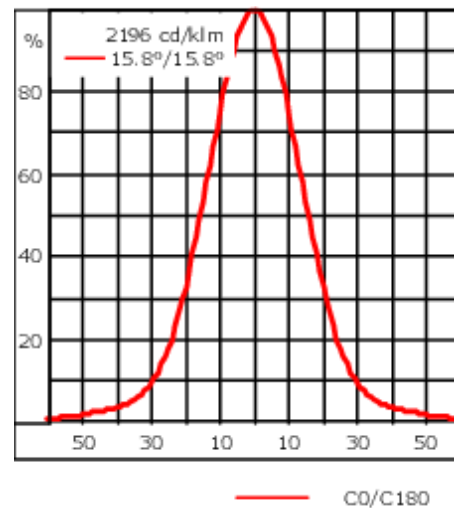

FLC131 LED Wall bracket

Specifications

Material description

Body	Marine-grade, all-aluminium construction
Lens	Safety glass lens
Colours	RAL9004 Signal black RAL9007 Grey aluminium RAL7016 Anthracite grey RAL9016 Traffic white
Gasket	Silicone CCG® Controlled Compression Gasket
Fasteners	PCS hardware
Ingress protection	IP55
Impact resistance	IK07
Corrosion resistance	5CE

Electrical description

Power supply	220-240V / 50-60 Hz
Driver / Ballast	Integral EC electronic converter in thermally-separated compartment

Additional information

Lifetime	Ta=25° L90B10 > 90000h