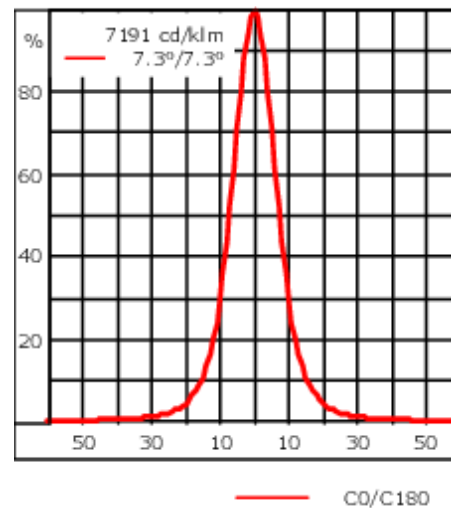

FLC131 LED - Wall bracket

Specifications

Material description

Body	Marine-grade, die-cast aluminium alloy
Lens	Safety glass lens
Colours	RAL9004 Signal black RAL9006 White aluminium RAL9007 Grey aluminium RAL7016 Anthracite grey RAL9016 Traffic white
Gasket	Silicone CCG® Controlled Compression Gasket
Fasteners	PCS Polymer Coated Stainless Steel Hardware
Ingress protection	IP55
Impact resistance	IK07
Corrosion resistance	1

Electrical description

Power supply	220-240V / 50-60 Hz
Driver / Ballast	Integral EC electronic converter in thermally-separated compartment
Surge protection	1/2 kV

Additional information

Lifetime	Ta=25° L90B10 > 90000h
Energy efficiency class	C-D (Light source)

WE-EF LEUCHTEN GmbH

Töpinger Straße 16, 29646 Bispingen, Germany - Phone: +49 5194 909-0
info@we-ef.com - <https://we-ef.com>

Subject to technical changes and errors. - Generated on 23/11/2024