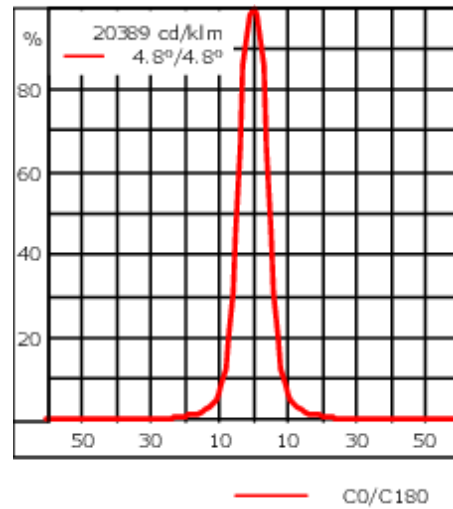

146-0975

FLC131 LED Wall bracket

we-ef

Specifications

Material description

Body	Marine-grade, all-aluminium construction
Lens	Safety glass lens
Colours	RAL9004 Signal black RAL9007 Grey aluminium RAL7016 Anthracite grey RAL9016 Traffic white
Gasket	Silicone CCG® Controlled Compression Gasket
Fasteners	PCS hardware
Ingress protection	IP55
Impact resistance	IK07
Corrosion resistance	5CE

Electrical description

Power supply	220-240V / 50-60 Hz
Driver / Ballast	Integral EC electronic converter in thermally-separated compartment

Additional information

Lifetime	Ta=25° L90B10 > 90000h

WE-EF LIGHTING (Thailand) Co., Ltd.

57 Moo 5, Kingkaew Rd., Bangplee, 10540 Samutprakarn - Phone: +66 2 738 96 20 - Fax: +66 2 738 96 29

<https://we-ef.com/asia>

Subject to technical changes and errors. - Generated on 23/11/2024