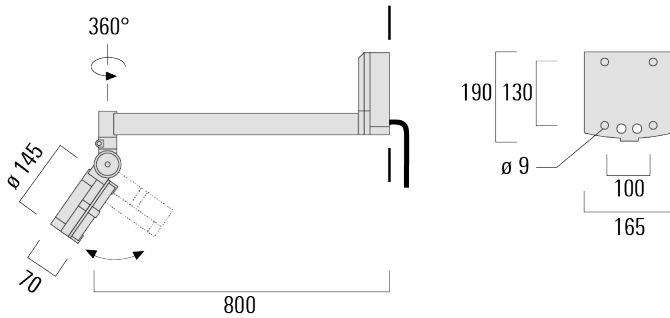

Knuckle permits 350° horizontal and 180° vertical aiming of optics.

Weight	4.80 kg
Light distribution	symmetric, very narrow beam, sharp cut-off [EES]
Light source	LED-12/24W / 700 mA - 2700 K
CRI	80
Power supply	EC
LEDs	12
Rated input power	27 W
Nominal Lumen (lm)	
LED Lumen	270
Total Lumen	3240
T _j	85
Rated lumens (lm)	
LED Lumen	238.8
Total Lumen	2865.6
T _a	25

146-0975

FLC131 LED Wall bracket

we-ef

Specifications

Material description

Body	Marine-grade, all-aluminium construction
Lens	Safety glass lens
Colours	 RAL9004 Signal black  RAL9007 Grey aluminium  RAL7016 Anthracite grey  RAL9016 Traffic white
Gasket	Silicone CCG® Controlled Compression Gasket
Fasteners	PCS hardware
Ingress protection	IP55
Impact resistance	IK07
Corrosion resistance	5CE