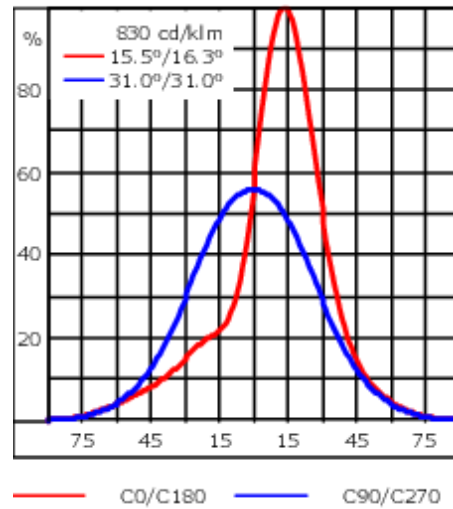

Knuckle permits 350° horizontal and 90° vertical aiming of optics.

Weight	4.50 kg
Light distribution	wallwash
Light source	LED-12/24W / 700 mA - 2700 K
CRI	80
Power supply	EC
LEDs	12
Rated input power	27 W

### Rated lumens (lm)

LED Lumen	186.6
Total Lumen	2239.7
Ta	25