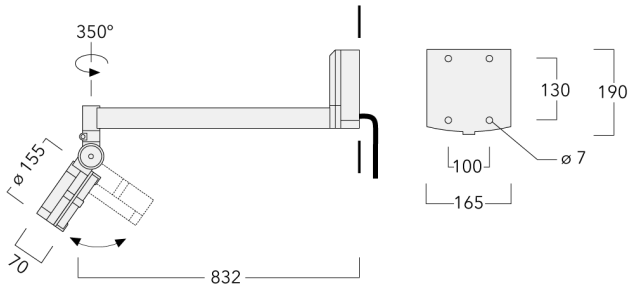

Knuckle permits 350° horizontal and 90° vertical aiming of optics.

Weight	4.50 kg
Light distribution	wallwash
Light source	LED-12/24W / 700 mA - 2700 K
CRI	80
Power supply	EC
LEDs	12
Rated input power	27 W