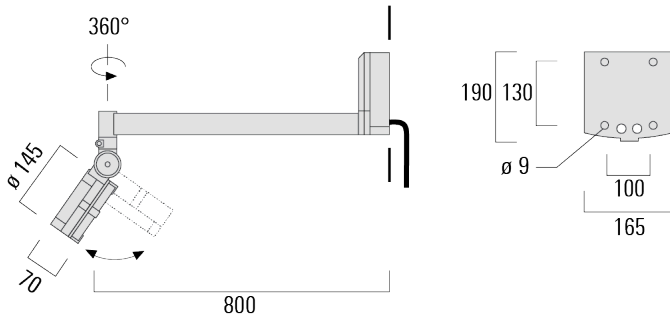

Knuckle permits 350° horizontal and 180° vertical aiming of optics.

Weight	4.80 kg
Light distribution	linear spread, very narrow beam [EE]
Light source	LED-12/24W / 700 mA - 2700 K
CRI	80
Power supply	EC
LEDs	12
Rated input power	27 W

<https://we-ef.com/asia>

Subject to technical changes and errors. - Generated on 23/11/2024

146-0974+146-0418

FLC131 LED Wall bracket

we-ef

Specifications

Material description

Body	Marine-grade, all-aluminium construction
Lens	Safety glass lens
Colours	 RAL9004 Signal black  RAL9007 Grey aluminium  RAL7016 Anthracite grey  RAL9016 Traffic white
Gasket	Silicone CCG® Controlled Compression Gasket
Fasteners	PCS hardware
Ingress protection	IP55
Impact resistance	IK07
Corrosion resistance	5CE