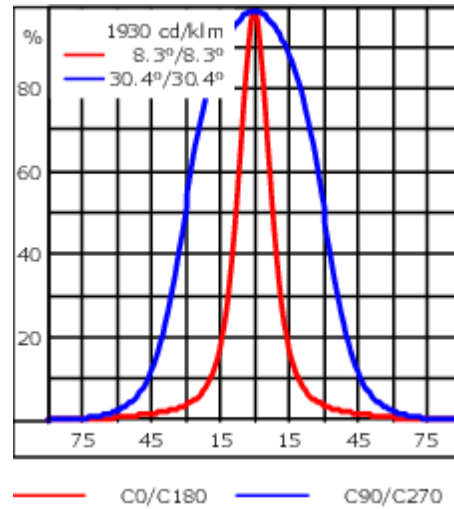

146-0974+146-0418

FLC131 LED Wall bracket

we-ef

Specifications

Material description

Body	Marine-grade, all-aluminium construction
Lens	Safety glass lens
Colours	RAL9004 Signal black RAL9007 Grey aluminium RAL7016 Anthracite grey RAL9016 Traffic white
Gasket	Silicone CCG® Controlled Compression Gasket
Fasteners	PCS hardware
Ingress protection	IP55
Impact resistance	IK07
Corrosion resistance	5CE

Electrical description

Power supply	220-240V / 50-60 Hz
Driver / Ballast	Integral EC electronic converter in thermally-separated compartment

Additional information

Lifetime	Ta=25° L90B10 > 90000h

WE-EF LIGHTING (Thailand) Co., Ltd.

57 Moo 5, Kingkaew Rd., Bangplee, 10540 Samutprakarn - Phone: +66 2 738 96 20 - Fax: +66 2 738 96 29

<https://we-ef.com/asia>

Subject to technical changes and errors. - Generated on 23/11/2024