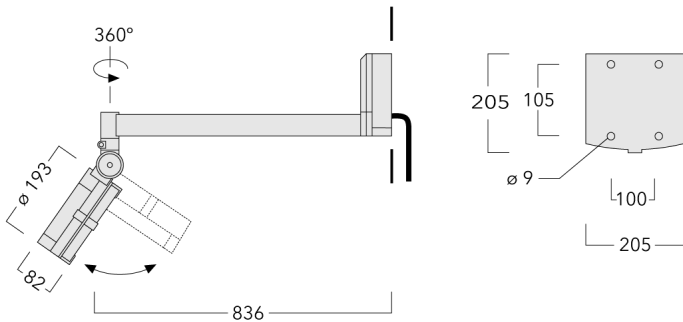

146-0976

FLC141 LED - Wall bracket

we-ef

Description

IP55, Class I. Class II on request. IK07. Marine-grade, die-cast aluminium alloy. 5CE superior corrosion protection including PCS hardware. Silicone CCG® Controlled Compression Gasket. Safety glass lens. Integral EC electronic converter in thermally separated compartment. CAD-optimised optics for superior illumination and glare control. OLC® One LED Concept. Optional 2200 K version available. Factory installed LED circuit board.

Knuckle permits 350° horizontal and 90° vertical aiming of optics.

Weight	5.80 kg
Light distribution	symmetric, wide beam [B]
Light source	LED-24/48W / 700 mA - 2700 K
CRI	80
Power supply	EC
LEDs	24
Rated input power	54 W

Subject to technical changes and errors. - Generated on 23/10/2024

FLC141 LED - Wall bracket

Specifications

Material description

Body	Marine-grade, die-cast aluminium alloy
Lens	Safety glass lens
Colours	<ul style="list-style-type: none"> RAL9004 Signal black RAL9006 White aluminium RAL9007 Grey aluminium RAL7016 Anthracite grey RAL9016 Traffic white
Gasket	Silicone rubber gaskets
Fasteners	PCS Polymer Coated Stainless Steel Hardware
Ingress protection	IP55
Impact resistance	IK07
Corrosion resistance	5CE