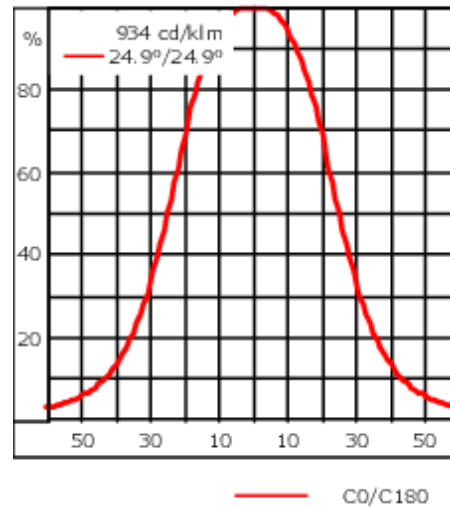

FLC141 LED - Wall bracket

Specifications

Material description

Body	Marine-grade, die-cast aluminium alloy
Lens	Safety glass lens
Colours	 RAL9004 Signal black RAL9006 White aluminium RAL9007 Grey aluminium RAL7016 Anthracite grey RAL9016 Traffic white
Gasket	Silicone rubber gaskets
Fasteners	PCS Polymer Coated Stainless Steel Hardware
Ingress protection	IP55
Impact resistance	IK07
Corrosion resistance	5CE

Electrical description

Power supply	220-240V / 50-60 Hz
Driver / Ballast	Integral EC electronic converter in thermally-separated compartment
Surge protection	1/2 kV

Additional information

Lifetime	Ta=25° L90B10 > 90000h
Energy efficiency class	C-D (Light source)