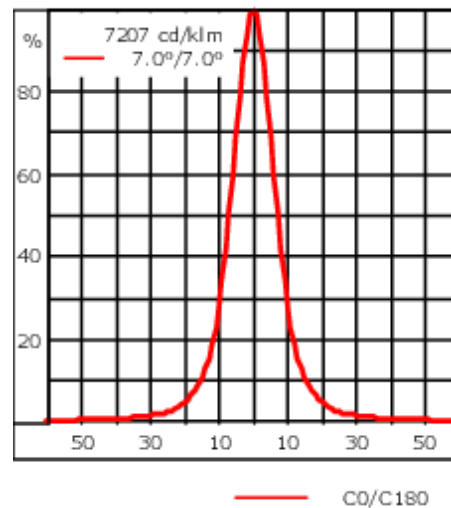

FLC141 LED - support mural

Spécifications

Description du matériel

Corps	Corps en fonte d'aluminium, visserie inox avec traitement PCS
Lentille	Verre de sécurité
Couleurs	Peinture poudre disponible avec 35 couleurs différents
Joint	Joint silicone CCG®
Visserie	PCS Inox avec recouvrement polymère
IP	IP55
IK	IK07
Protection contre la corrosion	5CE

Description électrique

Alimentation électrique	220-240V / 50-60 Hz
Driver	Driver électronique séparé thermiquement

Informations complémentaires

Durée de vie	Ta=25° L90B10 > 90000h
Classe d'efficacité énergétique	C-D

WE-EF LUMIERE

ZAC de Chesnes Nord, 6 Rue de Brisson, CS80330, 38290 Satolas et Bonce - Téléphone: +33 4 74 99 14 44

info.france@we-ef.com - <https://we-ef.com/fr>

Sous réserve de modifications techniques et d'erreurs. - Généré le 23/10/2024