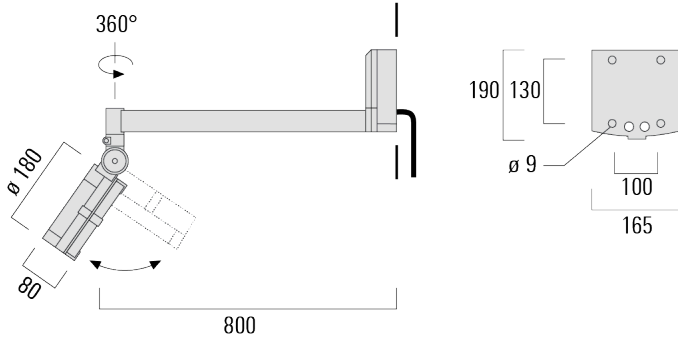

Knuckle permits 350° horizontal and 180° vertical aiming of optics.

| | |
|---------------------------|--|
| Weight | 5.80 kg |
| Light distribution | symmetric, very narrow beam, sharp cut-off [EES] |
| Light source | LED-24/48W / 700 mA - 2700 K |
| CRI | 80 |
| Power supply | EC |
| LEDs | 24 |
| Rated input power | 54 W |
| Nominal Lumen (lm) | |
| LED Lumen | 270 |
| Total Lumen | 6480 |
| Tj | 85 |
| Rated lumens (lm) | |
| LED Lumen | 249.9 |
| Total Lumen | 5998.4 |
| Ta | 25 |

146-0979

we-ef

FLC141 LED Wall bracket

Specifications

Material description

| | |
|----------------------|--|
| Body | Marine-grade, all-aluminium construction |
| Lens | Safety glass lens |
| Colours |  RAL9004 Signal black  RAL9007 Grey aluminium  RAL7016 Anthracite grey  RAL9016 Traffic white |
| Gasket | Silicone CCG® Controlled Compression Gasket |
| Fasteners | PCS hardware |
| Ingress protection | IP55 |
| Impact resistance | IK07 |
| Corrosion resistance | 5CE |