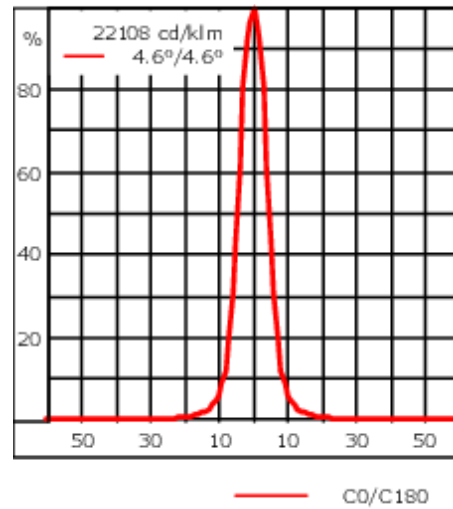

146-0979

we-ef

FLC141 LED Wall bracket

Specifications

Material description

Body	Marine-grade, all-aluminium construction
Lens	Safety glass lens
Colours	RAL9004 Signal black RAL9007 Grey aluminium RAL7016 Anthracite grey RAL9016 Traffic white
Gasket	Silicone CCG® Controlled Compression Gasket
Fasteners	PCS hardware
Ingress protection	IP55
Impact resistance	IK07
Corrosion resistance	5CE

Electrical description

Power supply	220-240V / 50-60 Hz
Driver / Ballast	Integral EC electronic converter in thermally-separated compartment

Additional information

Lifetime	Ta=25° L90B10 > 90000h

WE-EF LIGHTING (Thailand) Co., Ltd.

57 Moo 5, Kingkaew Rd., Bangplee, 10540 Samutprakarn - Phone: +66 2 738 96 20 - Fax: +66 2 738 96 29

<https://we-ef.com/asia>

Subject to technical changes and errors. - Generated on 23/11/2024