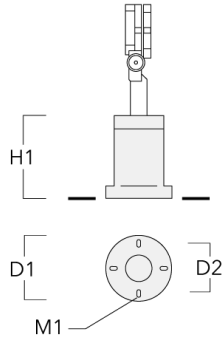

145-0292

FLC121 LED

we-ef

Beschreibung	Artikelnummer	D1	D2	H1	M1	Gewicht (kg)
EM1-2/M8	146-0253	160	130	200	9	1.10