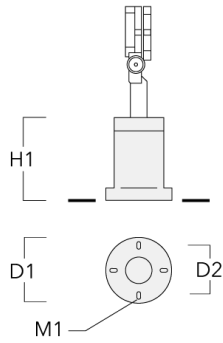

146-0922

FLC131 LED

we-ef

Beschreibung	Artikelnummer	D1	D2	H1	M1	Gewicht (kg)
EM1-2/M8	146-0253	160	130	200	9	1.10