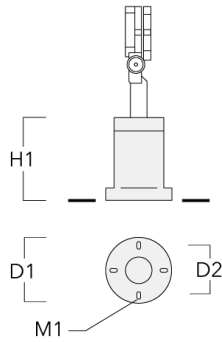

<https://we-ef.com/asia>

Subject to technical changes and errors. - Generated on 23/11/2024

Mounting Accessories

Pole clamp

Description	Part ID	D1	Weight (kg)	D
Pole clamp SP1-2/M8, single (Ø 76-89)	146-0246	76-89	1.20	76-89

Pole clamp SP2-2/M8, double (Ø 38-60)	146-0247	38-60	1	38-66
---------------------------------------	----------	-------	---	-------

146-0951

we-ef

FLC131 LED Surface mounted

Description	Part ID	D1	Weight (kg)	D
Pole clamp SP2-2/M8, double (Ø 76-89)	146-0248	76-89	1.20	76-89

Pole clamp SP1-2/M8, single (Ø 38-60)	146-0245	38-60	1	38-66
---------------------------------------	----------	-------	---	-------

WE-EF LIGHTING (Thailand) Co., Ltd.

57 Moo 5, Kingkaew Rd., Bangplee, 10540 Samutprakarn - Phone: +66 2 738 96 20 - Fax: +66 2 738 96 29

Planted root

Description	Part ID	D1	D2	D3	D4	H1	H2	M1	T1	T2	Weight (kg)
Planted root ESV4	300-0461-AP	150	130	60	89	400	350	8	200	50 x 100	3.85

FLC131 LED Surface mounted

Ground spike

Description	Part ID	H1	Weight (kg)
Ground spike EF1 (including cable and plug)	146-0251	270	0.40