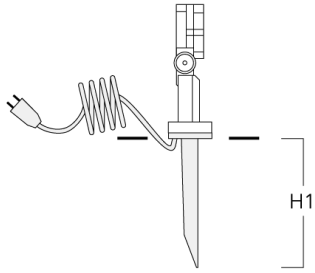

Planted root

Description	Part ID	D1	D2	D3	D4	H1	H2	M1	T1	T2	Weight (kg)
Planted root ESV4	300-0461-AP	150	130	60	89	400	350	8	200	50 x 100	3.85

FLC131 LED Surface mounted

Ground spike

Description	Part ID	H1	Weight (kg)
Ground spike EF1 (including cable and plug)	146-0251	270	0.40