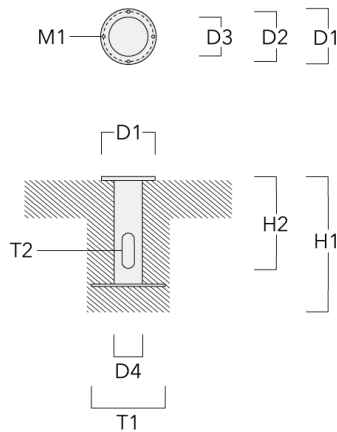

Pole clamp SP2-2/M8, double (Ø 38-60)	146-0247	38-60	1	38-66
---------------------------------------	----------	-------	---	-------

146-0951

we-ef

FLC131 LED Surface mounted

Description	Part ID	D1	Weight (kg)	D
Pole clamp SP2-2/M8, double (Ø 76-89)	146-0248	76-89	1.20	76-89

<https://we-ef.com/asia>

Subject to technical changes and errors. - Generated on 23/11/2024

FLC131 LED Surface mounted

Short post

Description	Part ID	D1	D2	H1	M1	Weight (kg)
Short post EM1-2/M8	146-0253	160	130	200	9	1.10

Planted root

Description	Part ID	D1	D2	D3	D4	H1	H2	M1	T1	T2	Weight (kg)
Planted root ESV4	300-0461-AP	150	130	60	89	400	350	8	200	50 x 100	3.85

FLC131 LED Surface mounted

Ground spike

Description	Part ID	H1	Weight (kg)
Ground spike EF1 (including cable and plug)	146-0251	270	0.40