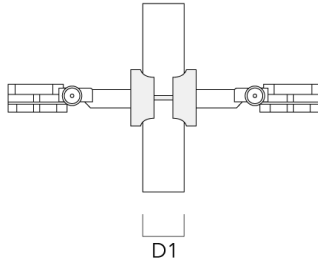

<https://we-ef.com/asia>

Subject to technical changes and errors. - Generated on 23/11/2024

Mounting Accessories

Pole clamp

Description	Part ID	D1	Weight (kg)	D
Pole clamp SP1-2/M8, single (Ø 76-89)	146-0246	76-89	1.20	76-89

Pole clamp SP2-2/M8, double (Ø 38-60)	146-0247	38-60	1	38-66
---------------------------------------	----------	-------	---	-------

146-0951

we-ef

FLC131 LED Surface mounted

Description	Part ID	D1	Weight (kg)	D
Pole clamp SP2-2/M8, double (Ø 76-89)	146-0248	76-89	1.20	76-89