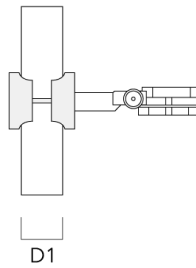

WE-EF LIGHTING (Thailand) Co., Ltd.

57 Moo 5, Kingkaew Rd., Bangplee, 10540 Samutprakarn - Phone: +66 2 738 96 20 - Fax: +66 2 738 96 29

<https://we-ef.com/asia>

Subject to technical changes and errors. - Generated on 23/11/2024