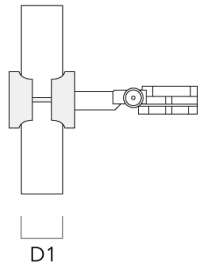

<https://we-ef.com/asia>

Subject to technical changes and errors. - Generated on 23/11/2024

Mounting Accessories

Pole clamp

Description	Part ID	D1	Weight (kg)	D
Pole clamp SP1-2/M8, single (Ø 76-89)	146-0246	76-89	1.20	76-89