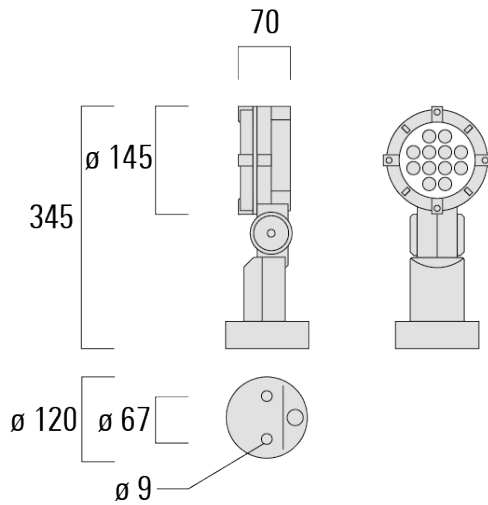

Specifications

Material description

Body	Marine-grade, die-cast aluminium alloy
Lens	Safety glass lens
Colours	RAL9004 Signal black RAL9007 Grey aluminium RAL7016 Anthracite grey RAL9016 Traffic white
Gasket	Silicone CCG® Controlled Compression Gasket
Fasteners	PCS hardware
Ingress protection	IP66
Impact resistance	IK07
Corrosion resistance	5CE
Windage	0.041 m²

Electrical description

Power supply	220-240V / 50-60 Hz
Driver / Ballast	Integral EC electronic converter in thermally-separated compartment