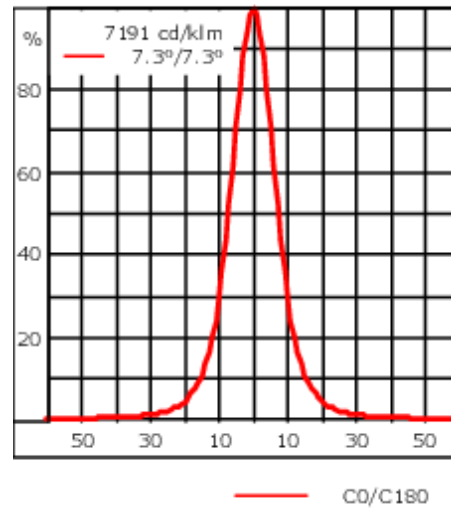

Specifications

Material description

Body	Marine-grade, die-cast aluminium alloy
Lens	Safety glass lens
Colours	RAL9004 Signal black RAL9007 Grey aluminium RAL7016 Anthracite grey RAL9016 Traffic white
Gasket	Silicone CCG® Controlled Compression Gasket
Fasteners	PCS hardware
Ingress protection	IP66
Impact resistance	IK07
Corrosion resistance	5CE
Windage	0.041 m²

Electrical description

Power supply	220-240V / 50-60 Hz
Driver / Ballast	Integral EC electronic converter in thermally-separated compartment