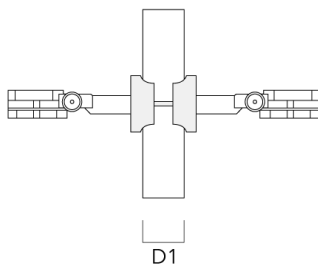

<https://we-ef.com/asia>

Subject to technical changes and errors. - Generated on 23/11/2024

Mounting Accessories

Pole clamp

Description	Part ID	D1	Weight (kg)	D
Pole clamp SP1-2/M8, single (Ø 76-89)	146-0246	76-89	1.20	76-89

Pole clamp SP2-2/M8, double (Ø 38-60)	146-0247	38-60	1	38-66
---------------------------------------	----------	-------	---	-------

146-0951

we-ef

FLC131 LED Surface mounted

Description	Part ID	D1	Weight (kg)	D
Pole clamp SP2-2/M8, double (Ø 76-89)	146-0248	76-89	1.20	76-89