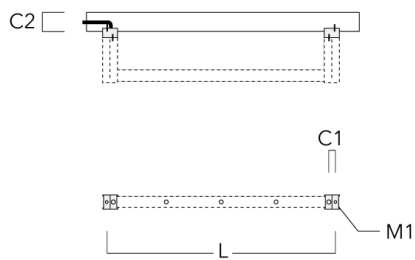

Column Fitters

Description	Part ID	C1	C2	L	M1	Weight (kg)
Column fitters (pair)	310-9294	30	100	1115	12	0.90

Cantilever

Fagerhult Lighting Ltd

33-34 Dolben Street, SE1 0UQ London, United Kingdom

<https://we-ef.com/uk>

Subject to technical changes and errors. - Generated on 23/10/2024