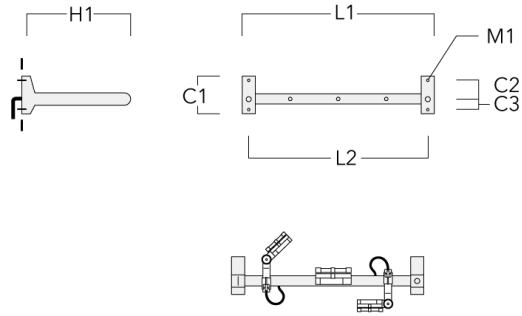

Flat Surface Fitters

Fagerhult Lighting Ltd

33-34 Dolben Street, SE1 0UQ London, United Kingdom

<https://we-ef.com/uk>

Subject to technical changes and errors. - Generated on 23/10/2024

FLC131 LED RAIL66

Description	Part ID	C1	C2	D1	D2	L	M1	Weight (kg)
Surface fitters (pair)	310-9290	20	30	180	140	1070	9	1.70

Column Fitters

Description	Part ID	C1	C2	L	M1	Weight (kg)
Column fitters (pair)	310-9294	30	100	1115	12	0.90

Cantilever

Fagerhult Lighting Ltd

33-34 Dolben Street, SE1 0UQ London, United Kingdom

<https://we-ef.com/uk>

Subject to technical changes and errors. - Generated on 23/10/2024

FLC131 LED RAIL66

Description	Part ID	C1	C2	C3	H1	M1	Weight (kg)	L1	L2
2 Mains outlets (L=1150)	310-9230	220	120	60	600	13	12	1150	1070