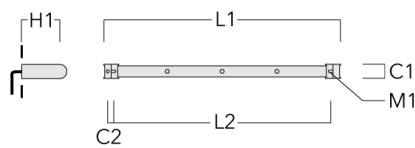

FLC131 LED RAIL66

Description	Part ID	C1
IO-360	146-0623	110

Linear spread lens

Description	Part ID	C1
IO-180-FLC131-LED	146-0418	110

Wallwash lens

Fagerhult Lighting Ltd

33-34 Dolben Street, SE1 0UQ London, United Kingdom

<https://we-ef.com/uk>

Subject to technical changes and errors. - Generated on 23/10/2024

FLC131 LED RAIL66

Description	Part ID	C1
IO-20-WW-FLC131-LED	146-0645	110

Honeycomb louvre

Description	Part ID	C1
IW-FLC131-LED - [EE][EES]	146-0625	110

Mounting Accessories

Universal

Description	Part ID	C1	C2	H1	M1	Weight (kg)	L1	L2
2 Mains outlets (L=1150)	310-9200	75	30	200	12	5.90	1150	1045

3 Mains outlets (L=1150)	310-9202	75	30	200	12	5.90	1150	1045
--------------------------	----------	----	----	-----	----	------	------	------