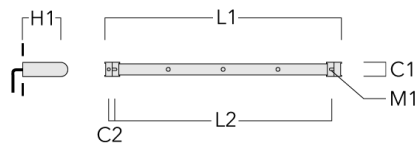

Flat Surface Fitters

Fagerhult Lighting Ltd

33-34 Dolben Street, SE1 0UQ London, United Kingdom

<https://we-ef.com/uk>

Subject to technical changes and errors. - Generated on 23/10/2024