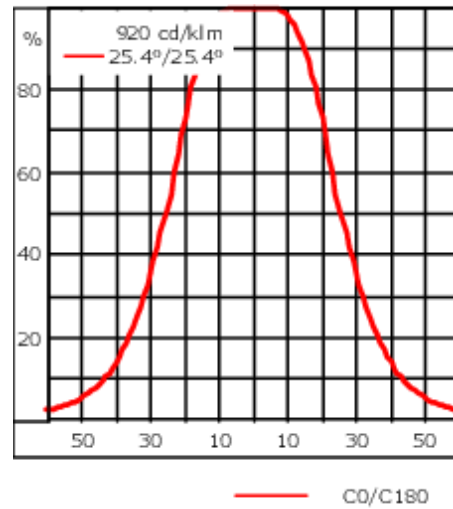

Specifications

Material description

Body	Marine-grade die-cast aluminium alloy
Lens	Safety glass lens
Colours	RAL9004 Signal black RAL9006 White aluminium RAL9007 Grey aluminium RAL7016 Anthracite grey RAL9016 Traffic white
Gasket	Silicone rubber gasket
Fasteners	PCS Polymer Coated Stainless Steel Hardware
Ingress protection	IP66
Impact resistance	IK07
Corrosion resistance	5CE

Electrical description

Power supply	220-240V / 50-60 Hz
Driver / Ballast	Integral EC electronic converter in thermally-separated compartment
Surge protection	1/2 kV

Additional information

Lifetime	Ta=25° L90B10 > 90000h
Energy efficiency class	C-D (Light source)

Fagerhult Lighting Ltd

33-34 Dolben Street, SE1 0UQ London, United Kingdom

<https://we-ef.com/uk>

Subject to technical changes and errors. - Generated on 23/10/2024