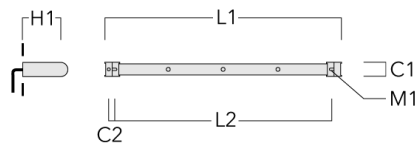

4 Mains outlets (L=1650)	310-9212	75	30	200	12	7.20	1650	1545