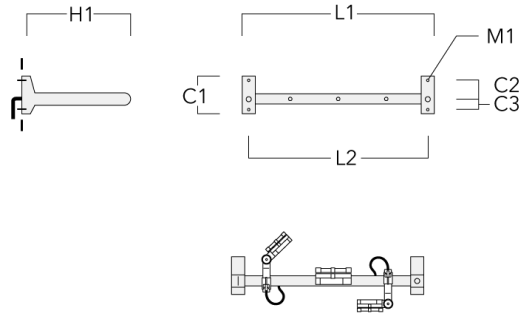

FLC131 LED RAIL66

Description	Part ID	C1	C2	C3	H1	M1	Weight (kg)	L1	L2
3 Mains outlets (L=1650)	310-9240	220	120	60	600	13	13.30	1650	1570