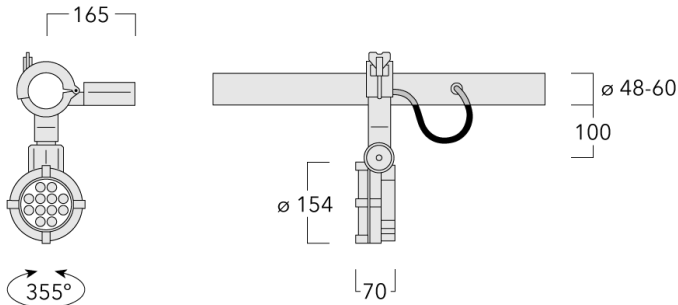

Specifications

Material description

Body	Marine-grade die-cast aluminium alloy
Lens	Safety glass lens
Colours	RAL9004 Signal black RAL9006 White aluminium RAL9007 Grey aluminium RAL7016 Anthracite grey RAL9016 Traffic white
Gasket	Silicone rubber gasket
Fasteners	PCS Polymer Coated Stainless Steel Hardware
Ingress protection	IP66
Impact resistance	IK07
Corrosion resistance	5CE

Electrical description

Power supply	220-240V / 50-60 Hz
Driver / Ballast	Integral EC electronic converter in thermally-separated compartment
Surge protection	1/2 kV

Additional information

Lifetime	Ta=25° L90B10 > 90000h
Energy efficiency class	C-D (Light source)

Fagerhult Lighting Ltd

33-34 Dolben Street, SE1 0UQ London, United Kingdom

<https://we-ef.com/uk>

Subject to technical changes and errors. - Generated on 23/10/2024