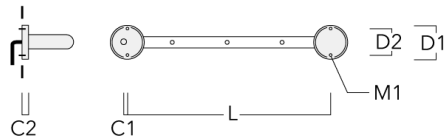

Flat Surface Fitters

Fagerhult Lighting Ltd

33-34 Dolben Street, SE1 0UQ London, United Kingdom

<https://we-ef.com/uk>

Subject to technical changes and errors. - Generated on 23/10/2024

FLC131 LED RAIL66

Description	Part ID	C1	C2	D1	D2	L	M1	Weight (kg)
Surface fitters (pair)	310-9290	20	30	180	140	1070	9	1.70