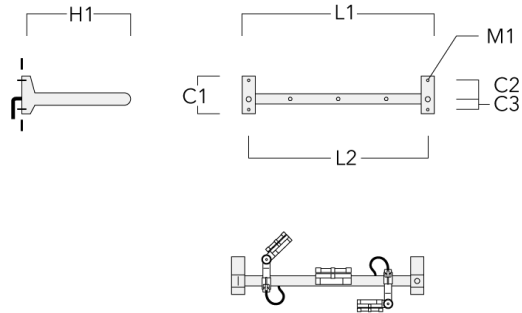

FLC131 LED RAIL66

Description	Part ID	C1	C2	C3	H1	M1	Weight (kg)	L1	L2
4 Mains outlets (L=2150)	310-9250	220	120	60	600	13	14.60	2150	2070