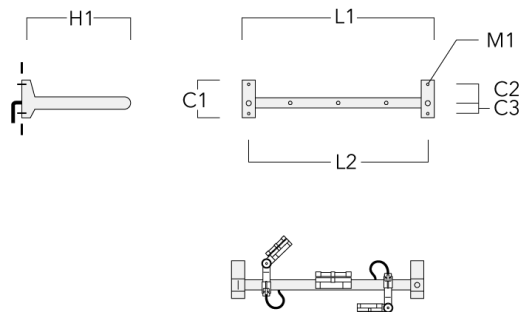

4 Mains outlets (L=1650)	310-9242	220	120	60	600	13	13.30	1650	1570