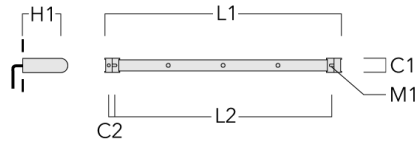

FLC131 LED RAIL66

Description	Part ID	C1	C2	H1	M1	Weight (kg)	L1	L2
3 Mains outlets (L=1650)	310-9210	75	30	200	12	7.20	1650	1545