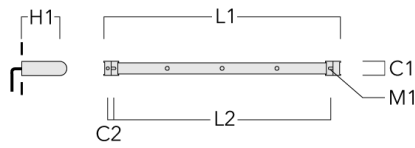

FLC131 LED RAIL66

Description	Part ID	C1
IO-360	146-0623	110

Linear spread lens

Description	Part ID	C1
IO-180-FLC131-LED	146-0418	110

Wallwash lens

Fagerhult Lighting Ltd

33-34 Dolben Street, SE1 0UQ London, United Kingdom

<https://we-ef.com/uk>

Subject to technical changes and errors. - Generated on 23/10/2024

FLC131 LED RAIL66

Description	Part ID	C1
IO-20-WW-FLC131-LED	146-0645	110

Honeycomb louvre

Description	Part ID	C1
IW-FLC131-LED - [EE][EES]	146-0625	110

Mounting Accessories

Universal

Description	Part ID	C1	C2	H1	M1	Weight (kg)	L1	L2
2 Mains outlets (L=1150)	310-9200	75	30	200	12	5.90	1150	1045

3 Mains outlets (L=1150)	310-9202	75	30	200	12	5.90	1150	1045
--------------------------	----------	----	----	-----	----	------	------	------