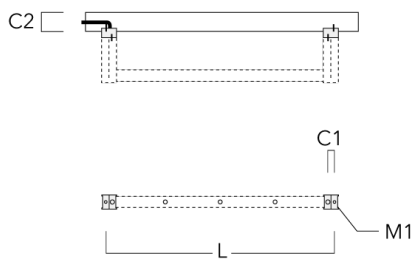

Flat Surface Fitters

Fagerhult Lighting Ltd

33-34 Dolben Street, SE1 0UQ London, United Kingdom

<https://we-ef.com/uk>

Subject to technical changes and errors. - Generated on 23/10/2024

FLC131 LED RAIL66

| Description | Part ID | C1 | C2 | D1 | D2 | L | M1 | Weight (kg) |
|------------------------|----------|----|----|-----|-----|------|----|-------------|
| Surface fitters (pair) | 310-9290 | 20 | 30 | 180 | 140 | 1070 | 9 | 1.70 |

Column Fitters

| Description | Part ID | C1 | C2 | L | M1 | Weight (kg) |
|-----------------------|----------|----|-----|------|----|-------------|
| Column fitters (pair) | 310-9294 | 30 | 100 | 1115 | 12 | 0.90 |