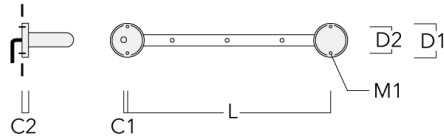

Flat Surface Fitters

Fagerhult Lighting Ltd

33-34 Dolben Street, SE1 0UQ London, United Kingdom

<https://we-ef.com/uk>

Subject to technical changes and errors. - Generated on 23/10/2024

FLC131 LED RAIL66

| Description | Part ID | C1 | C2 | D1 | D2 | L | M1 | Weight (kg) |
|------------------------|----------|----|----|-----|-----|------|----|-------------|
| Surface fitters (pair) | 310-9290 | 20 | 30 | 180 | 140 | 1070 | 9 | 1.70 |