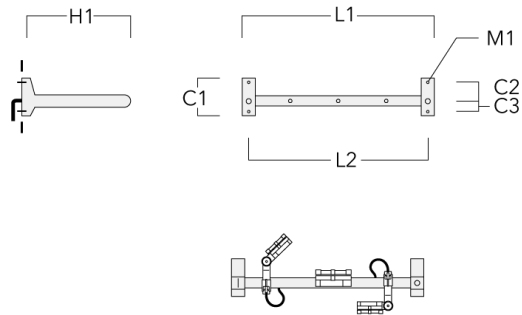

3 Mains outlets (L=1150)	310-9232	220	120	60	600	13	12	1150	1070