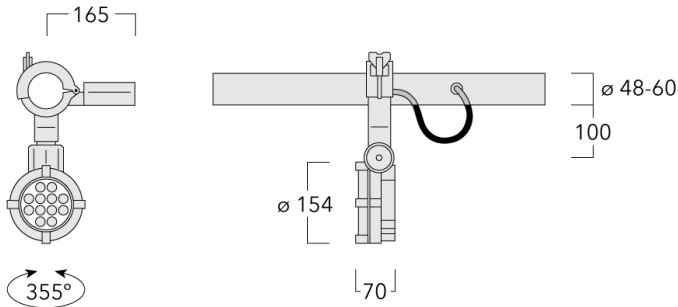

Specifications

Material description

Body	Marine-grade die-cast aluminium alloy
Lens	Safety glass lens
Colours	RAL9004 Signal black RAL9006 White aluminium RAL9007 Grey aluminium RAL7016 Anthracite grey RAL9016 Traffic white
Gasket	Silicone rubber gasket
Fasteners	PCS Polymer Coated Stainless Steel Hardware
Ingress protection	IP66
Impact resistance	IK07
Corrosion resistance	5CE

Electrical description

Power supply	220-240V / 50-60 Hz
Driver / Ballast	Integral EC electronic converter in thermally-separated compartment
Surge protection	1/2 kV

Additional information

Lifetime	Ta=25° L90B10 > 90000h
Energy efficiency class	C-D (Light source)