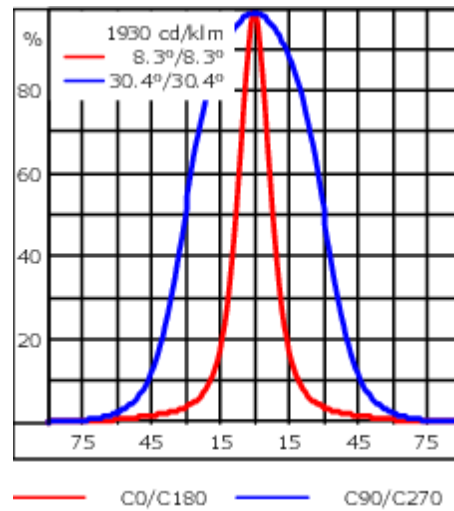

Specifications

Material description

Body	Marine-grade die-cast aluminium alloy
Lens	Safety glass lens
Colours	RAL9004 Signal black RAL9006 White aluminium RAL9007 Grey aluminium RAL7016 Anthracite grey RAL9016 Traffic white
Gasket	Silicone rubber gasket
Fasteners	PCS Polymer Coated Stainless Steel Hardware
Ingress protection	IP66
Impact resistance	IK07
Corrosion resistance	5CE

Electrical description

Power supply	220-240V / 50-60 Hz
Driver / Ballast	Integral EC electronic converter in thermally-separated compartment
Surge protection	1/2 kV

Additional information

Lifetime	Ta=25° L90B10 > 90000h
Energy efficiency class	C-D (Light source)