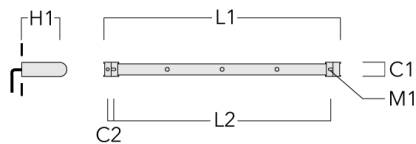

Flat Surface Fitters

Fagerhult Lighting Ltd

33-34 Dolben Street, SE1 0UQ London, United Kingdom

<https://we-ef.com/uk>

Subject to technical changes and errors. - Generated on 23/10/2024