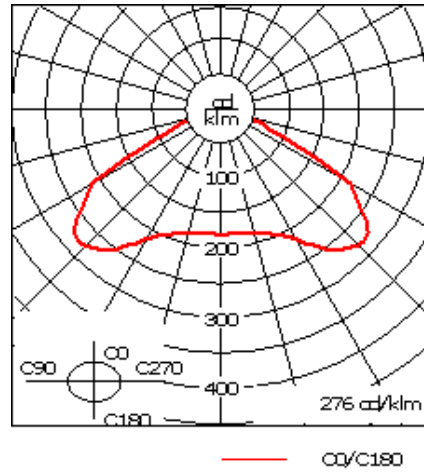

Example: XXX-XXXX-9004 (Black)
+ XXX-XXXX (Accessory 1)

Weight	28.22 lb
Light distribution	[C50] Type V Short
Light source	LED-36/72W / 700 mA - 3000 K
CRI	80
Power supply	electronic gear
BUG	B3 U0 G1
LEDs	36
Rated input power	79 W

Nominal Lumen (lm)

LED Lumen	290
Total Lumen	10440
Tj	85

Rated lumens (lm)

LED Lumen	260.5
Total Lumen	9376.7
Ta	25

WE-EF LIGHTING USA, LLC

410-D Keystone Drive, 15086 Warrendale, PA 15086 - Phone: +1 724 742 0030
customersupport.usa@we-ef.com - <https://we-ef.com/us>
Subject to technical changes and errors. - Generated on 11/23/2024