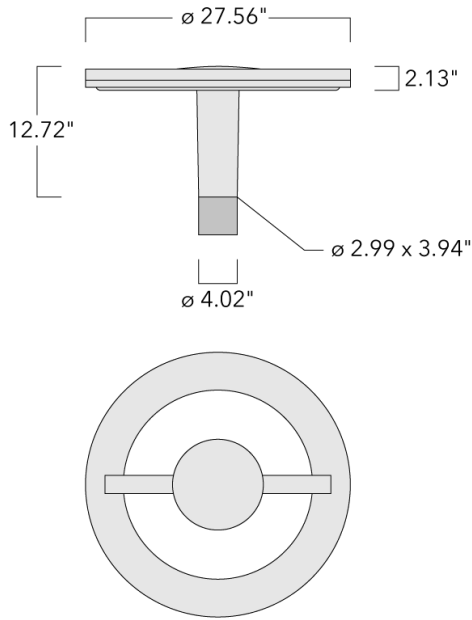

Recommended mounting height 10-20 ft, depending on wattage selected; brackets to be ordered separately.

Specify product with 7 Digit product code - Finish Color. Accessories, such as mounting, optical, and electrical, must be specified separately.

Example: XXX-XXXX-9004 (Black)
+ XXX-XXXX (Accessory 1)

Weight	28.22 lb
Light distribution	[C50] Type V Short
Light source	LED-36/72W / 700 mA - 3000 K
CRI	80
Power supply	electronic gear
BUG	B3 U0 G1
LEDs	36
Rated input power	79 W

Nominal Lumen (lm)

LED Lumen	290
Total Lumen	10440
Tj	85

Rated lumens (lm)

LED Lumen	260.5
Total Lumen	9376.7
Ta	25

WE-EF LIGHTING USA, LLC

410-D Keystone Drive, 15086 Warrendale, PA 15086 - Phone: +1 724 742 0030
customersupport.usa@we-ef.com - <https://we-ef.com/us>
Subject to technical changes and errors. - Generated on 11/23/2024

Specifications

Material description

Body	Marine grade aluminum alloy.
Lens	CAD optimized OLC One LED Concept lens for superior illumination and glare control
Colors	<div style="display: flex; flex-direction: column; gap: 5px;"> <div style="display: flex; align-items: center;"> <div style="width: 20px; height: 10px; background-color: black; margin-right: 5px;"></div> RAL9004 Black </div> <div style="display: flex; align-items: center;"> <div style="width: 20px; height: 10px; background-color: grey; margin-right: 5px;"></div> RAL9007 Grey Metallic </div> <div style="display: flex; align-items: center;"> <div style="width: 20px; height: 10px; background-color: white; margin-right: 5px;"></div> RAL9016 White </div> <div style="display: flex; align-items: center;"> <div style="width: 20px; height: 10px; background-color: darkgrey; margin-right: 5px;"></div> RAL8019 Dark Bronze </div> </div>
Gasket	Silicone rubber gasket
Fasteners	PCS Polymer Coated Stainless Steel hardware
Ingress protection	IP66
Impact resistance	IK08
Corrosion resistance	5CE
Windage	0.24 m ²