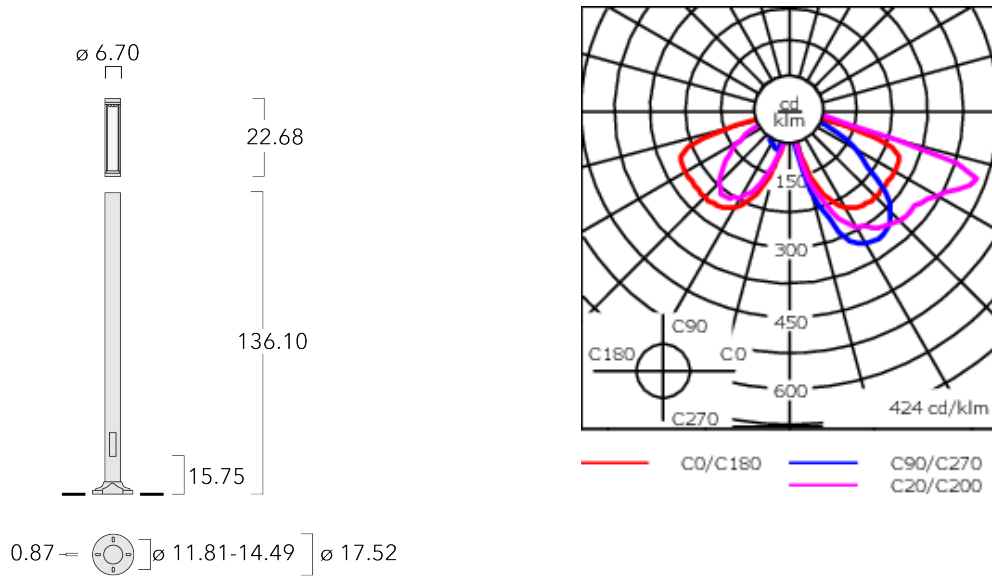

115-1570

LTM440 LED

we-ef

Description

IP66. Class I. IK09. Marine-grade, die-cast aluminum alloy. 5CE superior corrosion protection including PCS hardware. Silicone CCG® Controlled Compression Gasket. Polycarbonate outer lens. Service door with fused cable connecting box. CAD-optimized optics for superior illumination and glare control. 0-10V Dimming comes standard with luminaire.

Specify product with 7 Digit product code - Finish Color. Accessories, such as mounting, optical, and electrical, must be specified separately.

Example: XXX-XXXX-9004 (Black)
+ XXX-XXXX (Accessory 1)

Weight	55.10 lb
Light distribution	[S65] Type III Medium
Light source	LED-9/27W / 1050 mA - 4000 K
CRI	80
Power supply	electronic gear
LEDs	9
Rated input power	30 W

Nominal Lumen (lm)	
LED Lumen	450
Total Lumen	4050
Tj	85

Rated lumens (lm)	
LED Lumen	400
Total Lumen	3600.2
Ta	25

WE-EF LIGHTING USA, LLC

410-D Keystone Drive, 15086 Warrendale, PA 15086 - Phone: +1 724 742 0030
customersupport.usa@we-ef.com - <https://we-ef.com/us>
Subject to technical changes and errors. - Generated on 11/23/2024

115-1570

LTM440 LED

we-ef

Specifications

Material description

Body	Luminaire head, base plate and base plate cover constructed in die cast aluminum
Lens	Clear Polycarbonate outer lens
Colors	<div style="display: flex; flex-direction: column; gap: 5px;"> <div> RAL9004 Black</div> <div> RAL9007 Grey Metallic</div> <div> RAL9016 White</div> <div> RAL8019 Dark Bronze</div> </div>
Gasket	Silicone CCG® Controlled Compression Gasket
Fasteners	PCS Polymer Coated Stainless Steel Hardware
Ingress protection	IP66
Impact resistance	IK09
Corrosion resistance	5CE