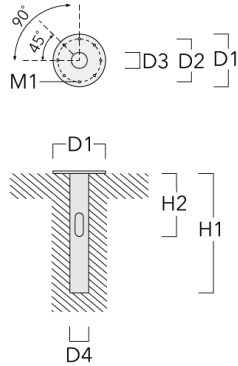

Subject to technical changes and errors. - Generated on 11/23/2024

115-1570

LTM440 LED

we-ef

Mounting Accessories

Planted root

Description	Part ID	D1	D2	D3	D4	H1	H2	M1	Weight (lb)
Planted root ESV10	300-0949	16.34	13.39	4.96	5.24	39.37	19.69	0.71	55.78