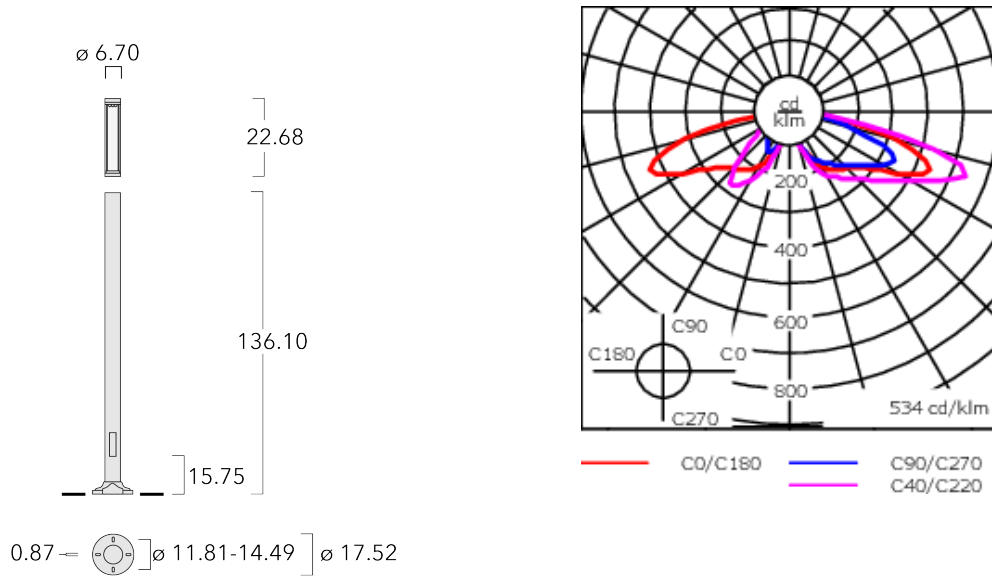

115-1567

LTM440 LED

we-ef

Description

IP66. Class I. IK09. Marine-grade, die-cast aluminum alloy. 5CE superior corrosion protection including PCS hardware. Silicone CCG® Controlled Compression Gasket. Polycarbonate outer lens. Service door with fused cable connecting box. CAD-optimized optics for superior illumination and glare control. 0-10V Dimming comes standard with luminaire.

Specify product with 7 Digit product code - Finish Color. Accessories, such as mounting, optical, and electrical, must be specified separately.

Example: XXX-XXXX-9004 (Black)
+ XXX-XXXX (Accessory 1)

Weight	55.10 lb
Light distribution	[R65] Type IV Medium
Light source	LED-9/27W / 1050 mA - 3000 K
CRI	80
Power supply	electronic gear
LEDs	9
Rated input power	30 W

Nominal Lumen (lm)

LED Lumen	430
Total Lumen	3870
Tj	85

Rated lumens (lm)

LED Lumen	403.5
Total Lumen	3631.1
Ta	25

WE-EF LIGHTING USA, LLC

410-D Keystone Drive, 15086 Warrendale, PA 15086 - Phone: +1 724 742 0030
customersupport.usa@we-ef.com - <https://we-ef.com/us>
Subject to technical changes and errors. - Generated on 11/23/2024

Specifications

Material description

Body	Luminaire head, base plate and base plate cover constructed in die cast aluminum
Lens	Clear Polycarbonate outer lens
Colors	<div style="display: flex; flex-direction: column; gap: 5px;"> <div> RAL9004 Black</div> <div> RAL9007 Grey Metallic</div> <div> RAL9016 White</div> <div> RAL8019 Dark Bronze</div> </div>
Gasket	Silicone CCG® Controlled Compression Gasket
Fasteners	PCS Polymer Coated Stainless Steel Hardware
Ingress protection	IP66
Impact resistance	IK09
Corrosion resistance	5CE