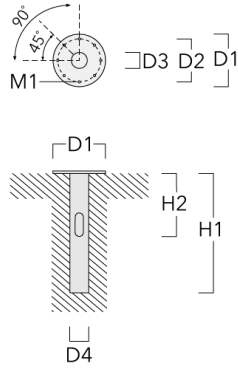

Specifications

Material description

Body	Luminaire head, base plate and base plate cover constructed in die cast aluminum
Lens	Clear Polycarbonate outer lens
Colors	<div style="display: flex; flex-direction: column; gap: 5px;"> <div> RAL9004 Black</div> <div> RAL9007 Grey Metallic</div> <div> RAL9016 White</div> <div> RAL8019 Dark Bronze</div> </div>
Gasket	Silicone CCG® Controlled Compression Gasket
Fasteners	PCS Polymer Coated Stainless Steel Hardware
Ingress protection	IP66
Impact resistance	IK09
Corrosion resistance	5CE

Subject to technical changes and errors. - Generated on 11/23/2024

115-1567

LTM440 LED

we-ef

Mounting Accessories

Planted root

Description	Part ID	D1	D2	D3	D4	H1	H2	M1	Weight(lb)
Planted root ESV10	300-0949	16.34	13.39	4.96	5.24	39.37	19.69	0.71	55.78