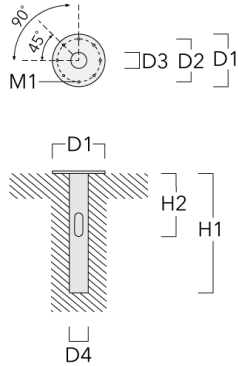

Subject to technical changes and errors. - Generated on 10/23/2024

115-1568

LTM440 LED

we-ef

Specifications

Material description

Body	Luminaire head, base plate and base plate cover constructed in die cast aluminum
Lens	Clear Polycarbonate outer lens
Colors	<div style="display: flex; flex-direction: column; gap: 5px;"> <div> RAL9004 Black</div> <div> RAL9007 Grey Metallic</div> <div> RAL9016 White</div> <div> RAL8019 Dark Bronze</div> </div>
Gasket	Silicone CCG® Controlled Compression Gasket
Fasteners	PCS Polymer Coated Stainless Steel Hardware
Ingress protection	IP66
Impact resistance	IK09
Corrosion resistance	5CE

Subject to technical changes and errors. - Generated on 10/23/2024

115-1568

LTM440 LED

we-ef

Mounting Accessories

Planted root

Description	Part ID	D1	D2	D3	D4	H1	H2	M1	Weight (lb)
Planted root ESV10	300-0949	16.34	13.39	4.96	5.24	39.37	19.69	0.71	55.78