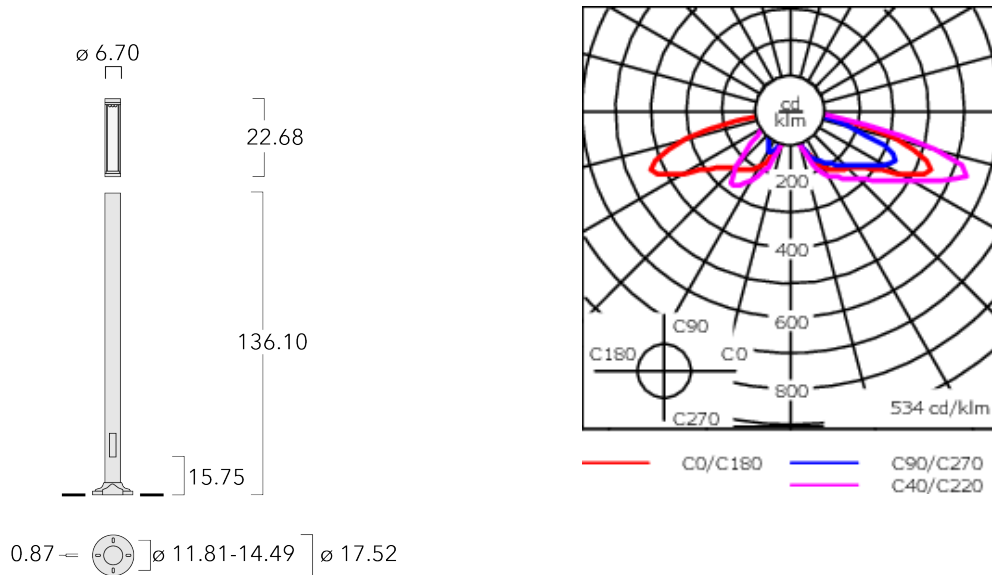

115-1568

LTM440 LED

we-ef

Description

IP66. Class I. IK09. Marine-grade, die-cast aluminum alloy. 5CE superior corrosion protection including PCS hardware. Silicone CCG® Controlled Compression Gasket. Polycarbonate outer lens. Service door with fused cable connecting box. CAD-optimized optics for superior illumination and glare control. 0-10V Dimming comes standard with luminaire.

Specify product with 7 Digit product code - Finish Color. Accessories, such as mounting, optical, and electrical, must be specified separately.

Example: XXX-XXXX-9004 (Black)

+ XXX-XXXX (Accessory 1)

Weight	55.10 lb
Light distribution	[R65] Type IV Medium
Light source	LED-9/27W / 1050 mA - 4000 K
CRI	80
Power supply	electronic gear
LEDs	9
Rated input power	30 W

Nominal Lumen (lm)	
LED Lumen	450
Total Lumen	4050
Tj	85

Rated lumens (lm)	
LED Lumen	422.2
Total Lumen	3800
Ta	25

WE-EF LIGHTING USA, LLC

410-D Keystone Drive, 15086 Warrendale, PA 15086 - Phone: +1 724 742 0030
customersupport.usa@we-ef.com - <https://we-ef.com/us>

Subject to technical changes and errors. - Generated on 10/23/2024

115-1568

LTM440 LED

we-ef

Specifications

Material description

Body	Luminaire head, base plate and base plate cover constructed in die cast aluminum
Lens	Clear Polycarbonate outer lens
Colors	<div style="display: flex; flex-direction: column; gap: 5px;"> <div> RAL9004 Black</div> <div> RAL9007 Grey Metallic</div> <div> RAL9016 White</div> <div> RAL8019 Dark Bronze</div> </div>
Gasket	Silicone CCG® Controlled Compression Gasket
Fasteners	PCS Polymer Coated Stainless Steel Hardware
Ingress protection	IP66
Impact resistance	IK09
Corrosion resistance	5CE