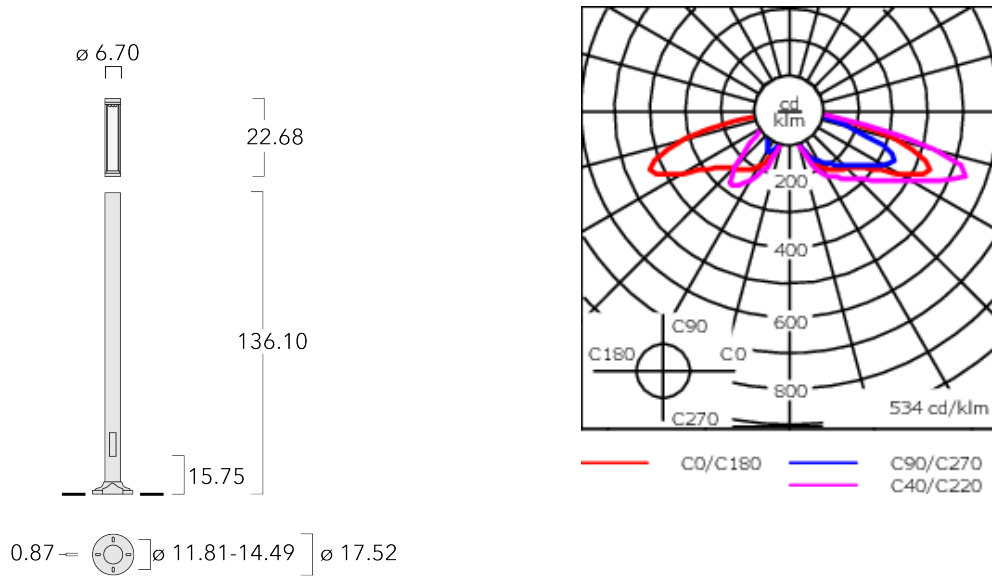

115-1568

LTM440 LED

we-ef

Description

IP66. Class I. IK09. Marine-grade, die-cast aluminum alloy. 5CE superior corrosion protection including PCS hardware. Silicone CCG® Controlled Compression Gasket. Polycarbonate outer lens. Service door with fused cable connecting box. CAD-optimized optics for superior illumination and glare control. 0-10V Dimming comes standard with luminaire.

Specify product with 7 Digit product code - Finish Color. Accessories, such as mounting, optical, and electrical, must be specified separately.

Example: XXX-XXXX-9004 (Black)
+ XXX-XXXX (Accessory 1)

Weight	55.10 lb
Light distribution	[R65] Type IV Medium
Light source	LED-9/27W / 1050 mA - 4000 K
CRI	80
Power supply	electronic gear
LEDs	9
Rated input power	30 W

Specifications

Material description

Body	Luminaire head, base plate and base plate cover constructed in die cast aluminum
Lens	Clear Polycarbonate outer lens
Colors	<div style="display: flex; flex-direction: column; gap: 5px;"> <div> RAL9004 Black</div> <div> RAL9007 Grey Metallic</div> <div> RAL9016 White</div> <div> RAL8019 Dark Bronze</div> </div>
Gasket	Silicone CCG® Controlled Compression Gasket
Fasteners	PCS Polymer Coated Stainless Steel Hardware
Ingress protection	IP66
Impact resistance	IK09
Corrosion resistance	5CE