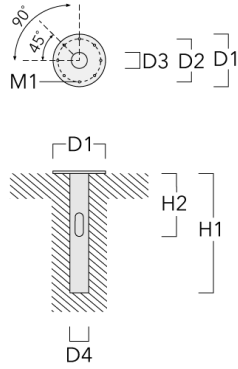

Specifications

Material description

Body	Luminaire head, base plate and base plate cover constructed in die cast aluminum
Lens	Clear Polycarbonate outer lens
Colors	<div style="display: flex; flex-direction: column; gap: 5px;"> <div> RAL9004 Black</div> <div> RAL9007 Grey Metallic</div> <div> RAL9016 White</div> <div> RAL8019 Dark Bronze</div> </div>
Gasket	Silicone CCG® Controlled Compression Gasket
Fasteners	PCS Polymer Coated Stainless Steel Hardware
Ingress protection	IP66
Impact resistance	IK09
Corrosion resistance	5CE

Subject to technical changes and errors. - Generated on 11/23/2024

115-1568

LTM440 LED

we-ef

Mounting Accessories

Planted root

Description	Part ID	D1	D2	D3	D4	H1	H2	M1	Weight (lb)
Planted root ESV10	300-0949	16.34	13.39	4.96	5.24	39.37	19.69	0.71	55.78