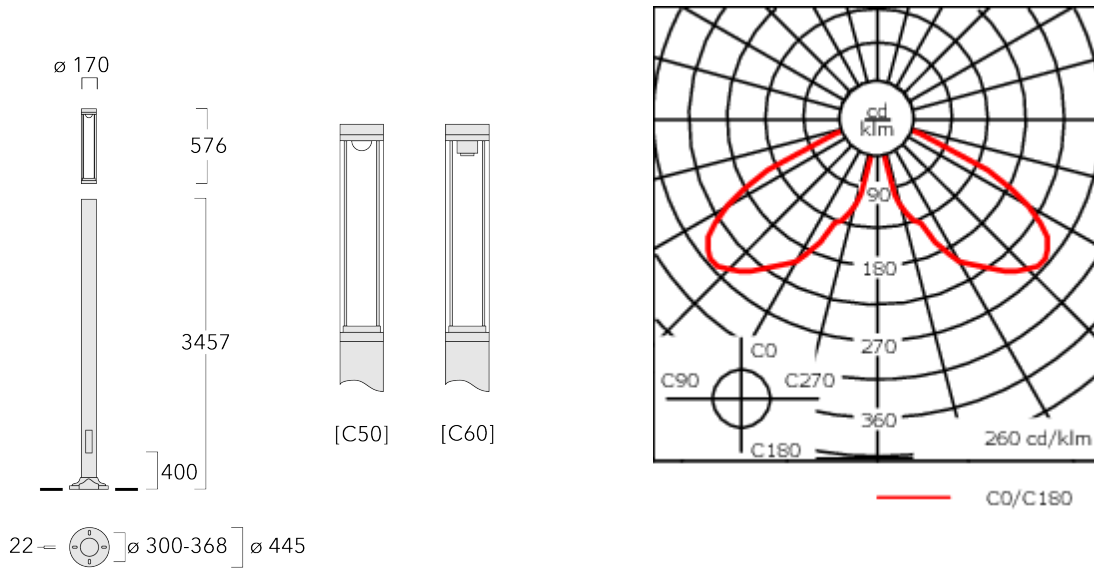

115-1565

LTM440 LED-FT

we-ef

Description

IP66, Class I. Class II on request. IK10. Marine-grade die-cast aluminium alloy. 5CE superior corrosion protection including PCS hardware. Silicone CCG® Controlled Compression Gasket. Polycarbonate main lens. CAD-optimised optics for superior illumination and glare control.

Service door with fused cable connecting box.

Weight	25.00 kg
Light distribution	controlled symmetric distribution [C50]
Light source	LED-FT-37W / 700 mA - 3000 K
CRI	80
Power supply	EC
LEDs	1
Rated input power	42 W
Rated lumens (lm)	
LED Lumen	5171.3
Total Lumen	5171.3
Ta	25
Nominal Lumen (lm)	
LED Lumen	6330
Total Lumen	6330
Tc	25

Fagerhult Lighting Ltd

33-34 Dolben Street, SE1 0UQ London, United Kingdom

<https://we-ef.com/uk>

Subject to technical changes and errors. - Generated on 23/10/2024

Specifications

Material description

Body	Marine-grade, all-aluminium construction
Lens	Polycarbonate lens
Colours	<ul style="list-style-type: none"> RAL9004 Signal black RAL9006 White aluminium RAL9007 Grey aluminium RAL7016 Anthracite grey RAL9016 Traffic white
Gasket	Silicone CCG® Controlled Compression Gasket
Fasteners	PCS Polymer Coated Stainless Steel hardware
Ingress protection	IP66
Impact resistance	IK10
Corrosion resistance	5CE