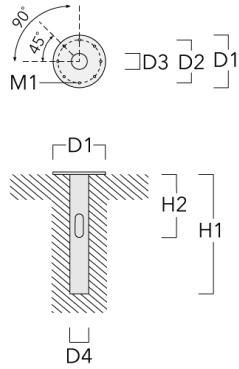

Planted root

Description	Part ID	D1	D2	D3	D4	H1	H2	M1	Weight (kg)
Planted root ESV10	300-0949	415	340	126	133	1000	500	18	25.30

115-1566

LTM440 LED-FT

we-ef

Optical Accessories

Light shield

Description	Part ID
LS180-[C60]	159-0321