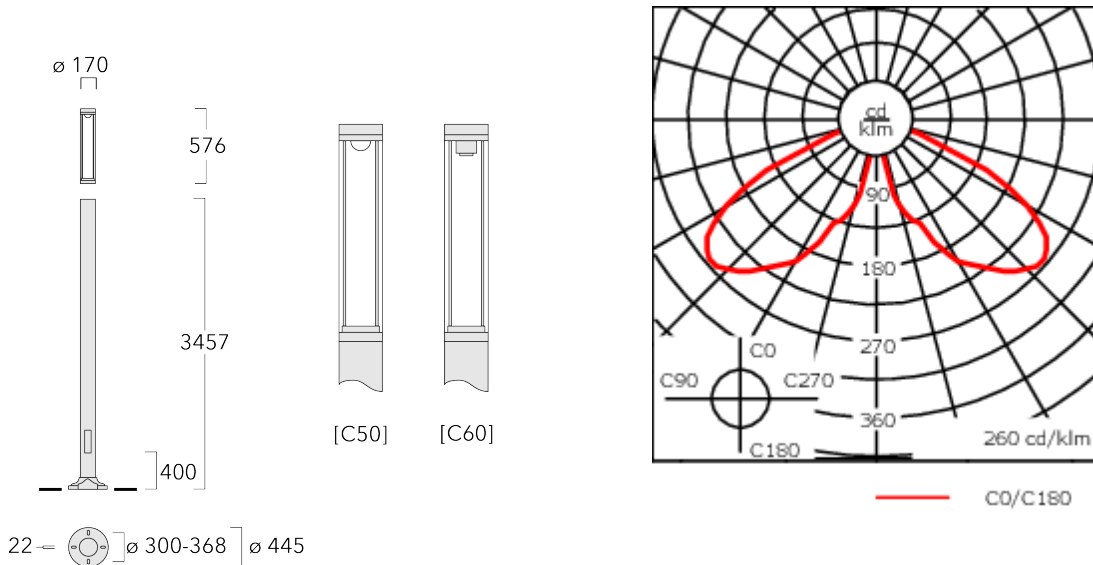

Specifications

Material description

Body	Marine-grade, all-aluminium construction
Lens	Polycarbonate lens
Colours	 RAL9004 Signal black RAL9006 White aluminium RAL9007 Grey aluminium RAL7016 Anthracite grey RAL9016 Traffic white
Gasket	Silicone CCG® Controlled Compression Gasket
Fasteners	PCS Polymer Coated Stainless Steel hardware
Ingress protection	IP66
Impact resistance	IK10
Corrosion resistance	5CE

Electrical description

Power supply	220-240V / 50-60 Hz
Driver / Ballast	Integral EC electronic converter
Surge protection	10/10kV

Additional information

Lifetime	Ta=25° L70B50 > 50000h
Energy efficiency class	B-C (Light source)

WE-EF LEUCHTEN GmbH

Töpinger Straße 16, 29646 Bispingen, Germany - Phone: +49 5194 909-0
info@we-ef.com - <https://we-ef.com>

Subject to technical changes and errors. - Generated on 23/10/2024