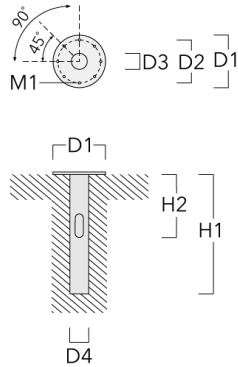

Fagerhult Lighting Ltd

33-34 Dolben Street, SE1 0UQ London, United Kingdom

<https://we-ef.com/uk>

Subject to technical changes and errors. - Generated on 23/10/2024

Mounting Accessories

Planted root

Description	Part ID	D1	D2	D3	D4	H1	H2	M1	Weight (kg)
Planted root ESV10	300-0949	415	340	126	133	1000	500	18	25.30