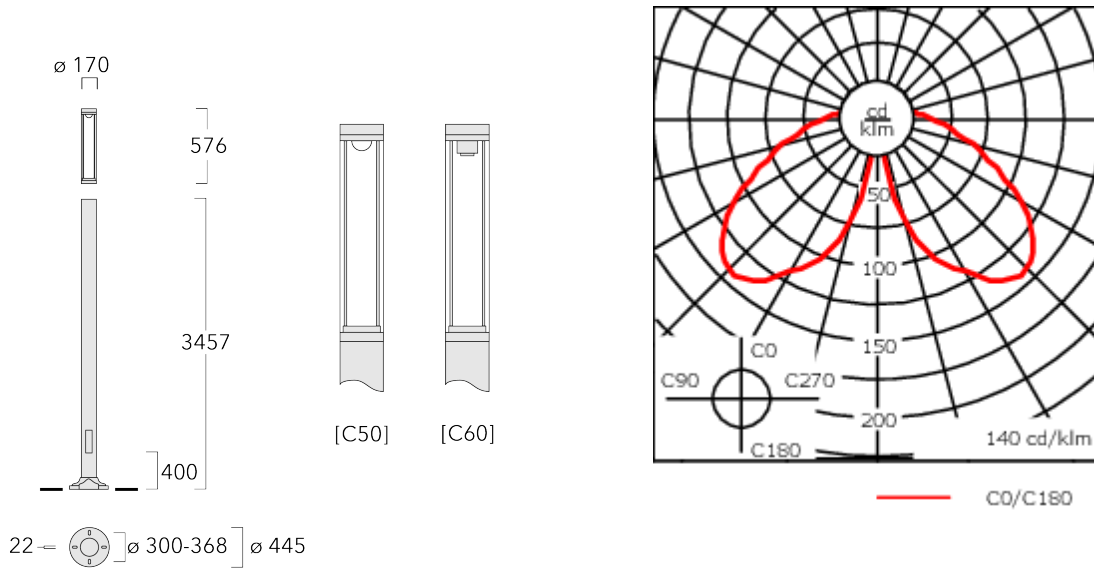

115-1563

LTM440 LED-FT

we-ef

Description

IP66, Class I. Class II on request. IK10. Marine-grade die-cast aluminium alloy. 5CE superior corrosion protection including PCS hardware. Silicone CCG® Controlled Compression Gasket. Polycarbonate main lens. CAD-optimised optics for superior illumination and glare control.

Service door with fused cable connecting box.

Weight	25.00 kg
Light distribution	symmetric distribution [C60]
Light source	LED-FT-37W / 700 mA - 3000 K
CRI	80
Power supply	EC
LEDs	1
Rated input power	42 W

Rated lumens (lm)

LED Lumen	4270.5
Total Lumen	4270.5
Ta	25

Nominal Lumen (lm)

LED Lumen	6330
Total Lumen	6330
Tc	25

Fagerhult Lighting Ltd

33-34 Dolben Street, SE1 0UQ London, United Kingdom

<https://we-ef.com/uk>

Subject to technical changes and errors. - Generated on 23/10/2024

Specifications

Material description

Body	Marine-grade, all-aluminium construction
Lens	Polycarbonate lens
Colours	<ul style="list-style-type: none"> RAL9004 Signal black RAL9006 White aluminium RAL9007 Grey aluminium RAL7016 Anthracite grey RAL9016 Traffic white
Gasket	Silicone CCG® Controlled Compression Gasket
Fasteners	PCS Polymer Coated Stainless Steel hardware
Ingress protection	IP66
Impact resistance	IK10
Corrosion resistance	5CE