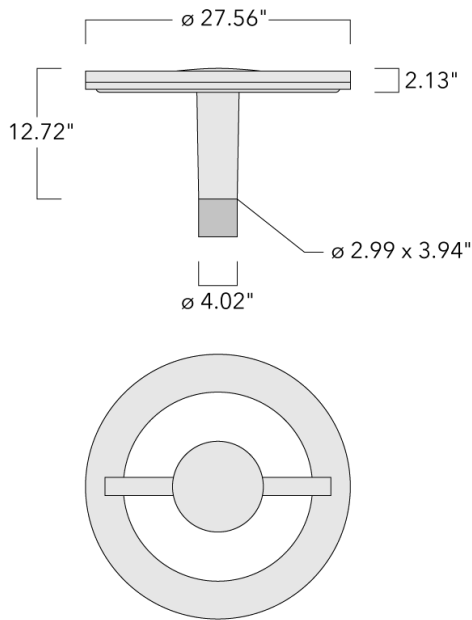

Specifications

Material description

Body	Marine grade aluminum alloy.
Lens	CAD optimized OLC One LED Concept lens for superior illumination and glare control
Colors	RAL9004 Black RAL9007 Grey Metallic RAL9016 White RAL8019 Dark Bronze
Gasket	Silicone rubber gasket
Fasteners	PCS Polymer Coated Stainless Steel hardware
Ingress protection	IP66
Impact resistance	IK08
Corrosion resistance	5CE
Windage	0.24 m²

WE-EF LIGHTING USA, LLC

410-D Keystone Drive, 15086 Warrendale, PA 15086 - Phone: +1 724 742 0030

customersupport.usa@we-ef.com - <https://we-ef.com/us>

Subject to technical changes and errors. - Generated on 10/23/2024