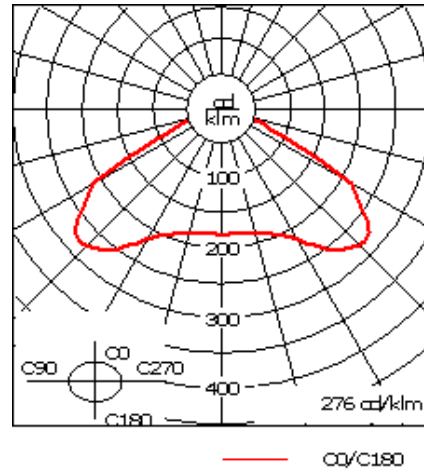

Specifications

Material description

Body	Marine grade aluminum alloy.
Lens	CAD optimized OLC One LED Concept lens for superior illumination and glare control
Colors	RAL9004 Black RAL9007 Grey Metallic RAL9016 White RAL8019 Dark Bronze
Gasket	Silicone rubber gasket
Fasteners	PCS Polymer Coated Stainless Steel hardware
Ingress protection	IP66
Impact resistance	IK08
Corrosion resistance	5CE
Windage	0.24 m²

WE-EF LIGHTING USA, LLC

410-D Keystone Drive, 15086 Warrendale, PA 15086 - Phone: +1 724 742 0030

customersupport.usa@we-ef.com - <https://we-ef.com/us>

Subject to technical changes and errors. - Generated on 10/23/2024