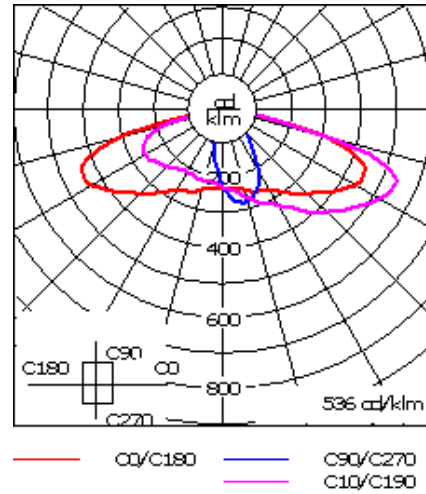

105-7145
RMC320 LED

Specifications
Material description

Body	Marine-grade die-cast aluminium alloy
Lens	PMMA RFC® Reflection Free Contour technology
Colors	 RAL9004 Black RAL9007 Grey Metallic RAL9016 White RAL8019 Dark Bronze
Gasket	Silicone rubber gasket
Fasteners	PCS Polymer Coated Stainless Steel hardware
Ingress protection	IP66
Impact resistance	IK08
Corrosion resistance	5CE
Windage	0.4