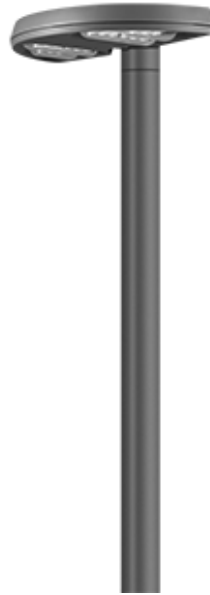

105-7145

RMC320 LED

**we-ef**

**Description**

Surface-mounted wall luminaire.

IP66. Class I. IK07. Marine-grade, die-cast aluminum alloy. 5CE superior corrosion protection including PCS hardware. Silicone CCG® Controlled Compression Gasket. Safety glass lens. Two cable entries. CAD-optimized optics for superior illumination and glare control. Integral driver. OLC® One LED Concept. Factory-installed LED circuit board. 0-10V Dimming comes standard with luminaire.

Suitable for Up, Down, or Up/Down light distribution. Suitable for installation over 4" recessed junction box. Emergency Lighting Package option available; to be specified as accessory with order.

Specify product with 7 Digit product code - Finish Color. Accessories, such as mounting, optical, and electrical, must be specified separately.

Example: XXX-XXXX-9004 (Black)  
+ XXX-XXXX (Accessory 1)

Weight	16.50 lb
Light distribution	[P65] Type II Medium
Light source	LED-18/18W / 350 mA - 2700 K
CRI	80
Power supply	electronic gear
LEDs	18
Rated input power	21 W