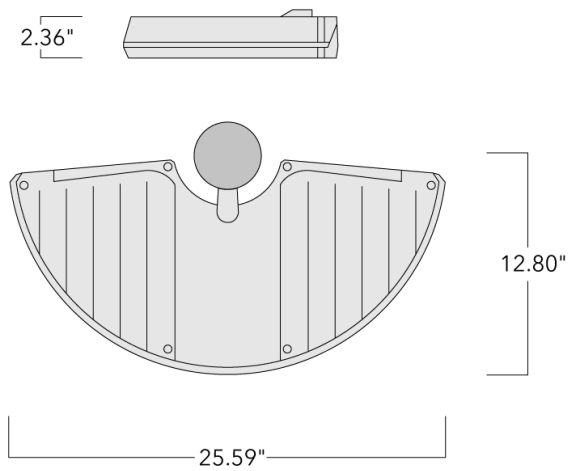

105-7145
RMC320 LED

Specifications
Material description

Body	Marine-grade die-cast aluminium alloy
Lens	PMMA RFC® Reflection Free Contour technology
Colors	 RAL9004 Black RAL9007 Grey Metallic RAL9016 White RAL8019 Dark Bronze
Gasket	Silicone rubber gasket
Fasteners	PCS Polymer Coated Stainless Steel hardware
Ingress protection	IP66
Impact resistance	IK08
Corrosion resistance	5CE
Windage	0.4