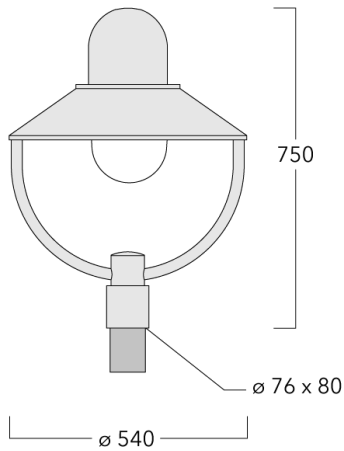

127-1415

AL534-FT LED

we-ef

Specifications

Material description

Body	Marine-grade, die-cast aluminium alloy
Lens	Polycarbonate lens
Colours	RAL9004 Signal black RAL9006 White aluminium RAL9007 Grey aluminium RAL7016 Anthracite grey RAL9016 Traffic white
Gasket	Silicone rubber gasket
Fasteners	PCS Polymer Coated Stainless Steel Hardware
Ingress protection	IP55
Impact resistance	IK10
Corrosion resistance	5CE
Windage	0.12 m²

Electrical description

Power supply	220-240V / 50-60 Hz
Driver / Ballast	Integral EC electronic converter
Power factor	> 0.9
Surge protection	6/6 kV (SP10 optional)

Fagerhult Lighting Ltd

33-34 Dolben Street, SE1 0UQ London, United Kingdom

<https://we-ef.com/uk>

Subject to technical changes and errors. - Generated on 23/11/2024