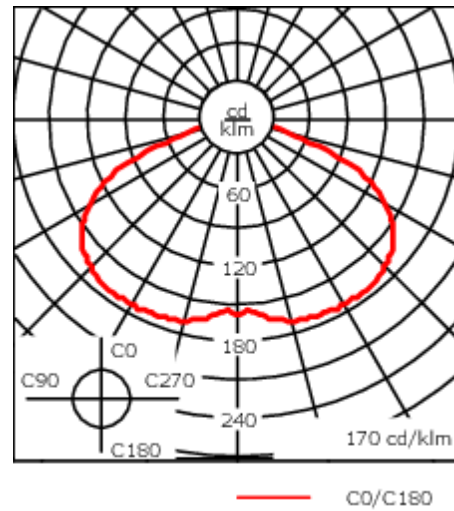

127-1416

AL534-FT LED

we-ef

Specifications

Material description

Body	Marine-grade, die-cast aluminium alloy
Lens	Polycarbonate lens
Colours	RAL9004 Signal black RAL9006 White aluminium RAL9007 Grey aluminium RAL7016 Anthracite grey RAL9016 Traffic white
Gasket	Silicone rubber gasket
Fasteners	PCS Polymer Coated Stainless Steel Hardware
Ingress protection	IP55
Impact resistance	IK10
Corrosion resistance	5CE
Windage	0.12 m²

Electrical description

Power supply	220-240V / 50-60 Hz
Driver / Ballast	Integral EC electronic converter
Power factor	> 0.9
Surge protection	6/6 kV (optional SP10)

WE-EF LEUCHTEN GmbH

Töpinger Straße 16, 29646 Bispingen, Germany - Phone: +49 5194 909-0

info@we-ef.com - <https://we-ef.com>

Subject to technical changes and errors. - Generated on 23/10/2024