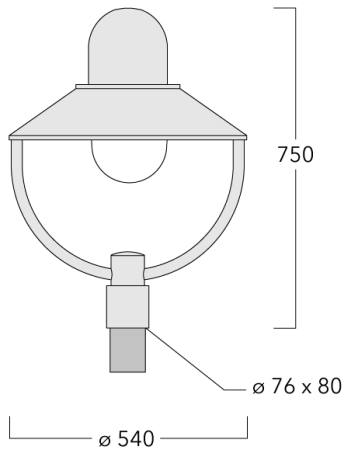

127-1416

AL534-FT LED

we-ef

Description

IP55, Class I. Class II on request. IK10. Marine-grade die-cast aluminium alloy. 5CE superior corrosion protection including PCS hardware. Silicone rubber gasket. Polycarbonate main lens. CAD-optimised indirect optics for superior illumination and glare control.

Weight	6.10 kg
Light distribution	symmetric distribution [C60]
Light source	LED-FT-24W / 700 mA - 2700 K
CRI	80
Power supply	EC
LEDs	1
Rated input power	27 W
Rated lumens (lm)	
LED Lumen	2769.2
Total Lumen	2769.2
Ta	25
Nominal Lumen (lm)	
LED Lumen	4050
Total Lumen	4050
Tc	25

we-ef

Specifications

Material description

Body	Marine-grade, die-cast aluminium alloy
Lens	Polycarbonate lens
Colours	 RAL9004 Signal black  RAL9006 White aluminium  RAL9007 Grey aluminium  RAL7016 Anthracite grey  RAL9016 Traffic white
Gasket	Silicone rubber gasket
Fasteners	PCS Polymer Coated Stainless Steel Hardware
Ingress protection	IP55
Impact resistance	IK10
Corrosion resistance	5CE
Windage	0.12 m ²