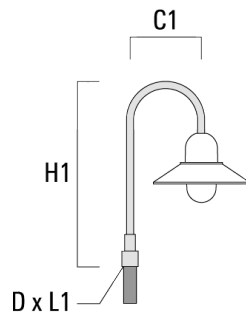

Subject to technical changes and errors. - Generated on 23/10/2024

**Mounting Accessories**

**Wall and pole brackets BA**

Description	Part ID	C1	D x L1	H1	H2	M1	Weight (kg)	C	H
BA0-420 Wall bracket, single	300-0152	460		1000	132	9	2	460	1000

BA1-420 Pole bracket, single	300-0099	420	76 x 80	1000			4	420	1000
------------------------------	----------	-----	---------	------	--	--	---	-----	------

**ALP534-FT LED**

Description	Part ID	C1	D x L1	H1	H2	M1	Weight (kg)	C	H
BA2-420 Pole bracket, double	300-0104	500	76 x 80	1000			8	500	1000