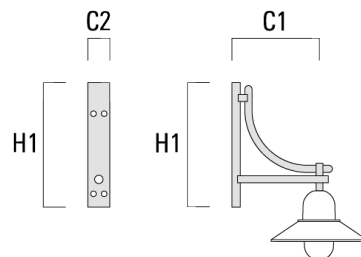

Wall and pole brackets DB

Description	Part ID	C1	C2	D × L1	H1	Weight (kg)	C	H
DB0-500 Wall bracket, single	300-0169	510	70		650	5.50	510	650