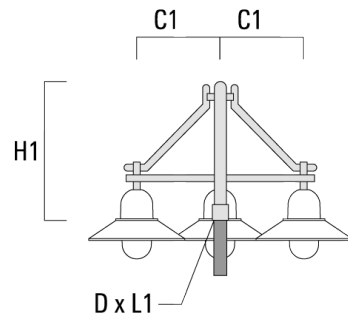

ALP534-FT LED

Description	Part ID	C1	C2	D × L1	H1	Weight (kg)	C	H
DA3-500 Pole bracket, triple	300-0144	510		76 x 80	700	10.90	510	700