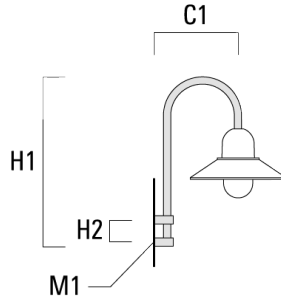

Subject to technical changes and errors. - Generated on 23/10/2024

**Mounting Accessories**

**Wall and pole brackets BA**

Description	Part ID	C1	D x L1	H1	H2	M1	Weight (kg)	C	H
BA0-420 Wall bracket, single	300-0152	460		1000	132	9	2	460	1000