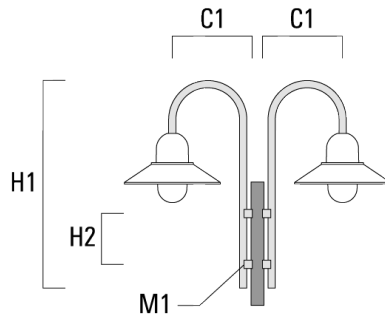

Töpinger Straße 16, 29646 Bispingen, Germany - Phone: +49 5194 909-0

info@we-ef.com - <https://we-ef.com>

Subject to technical changes and errors. - Generated on 23/10/2024

**ALP534-FT LED**

Description	Part ID	C1	H1	H2	M1	Weight (kg)	C	H
BC0-420 Wall bracket, single	300-0808	460	1230	300	8	2.30	460	1230

BC1-420 Pole bracket, single	300-0768	500	1230	300	8	2.30	500	1230
------------------------------	----------	-----	------	-----	---	------	-----	------

**ALP534-FT LED**

Description	Part ID	C1	H1	H2	M1	Weight (kg)	C	H
BC2-420 Pole bracket, double	300-0767	500	1230	300	8	4.60	500	1230