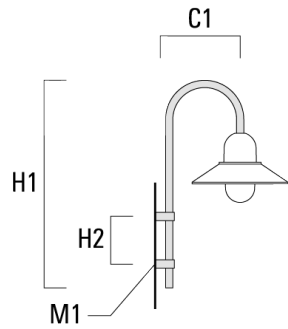

ALP534-FT LED

Description	Part ID	C1	H1	H2	M1	Weight (kg)	C	H
BC0-420 Wall bracket, single	300-0808	460	1230	300	8	2.30	460	1230