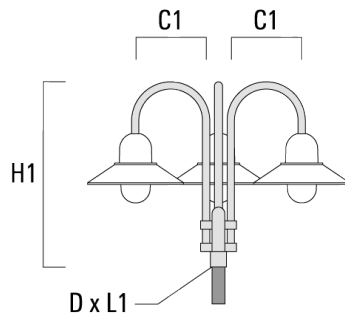

Wall and pole brackets BC

WE-EF LEUCHTEN GmbH

Töpinger Straße 16, 29646 Bispingen, Germany - Phone: +49 5194 909-0

info@we-ef.com - <https://we-ef.com>

Subject to technical changes and errors. - Generated on 23/10/2024