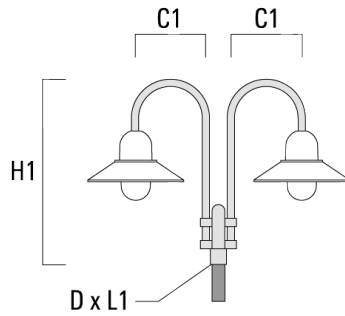

Subject to technical changes and errors. - Generated on 23/10/2024

**Mounting Accessories**

**Wall and pole brackets BA**

Description	Part ID	C1	D x L1	H1	H2	M1	Weight (kg)	C	H
BA0-420 Wall bracket, single	300-0152	460		1000	132	9	2	460	1000

BA1-420 Pole bracket, single	300-0099	420	76 x 80	1000			4	420	1000
------------------------------	----------	-----	---------	------	--	--	---	-----	------

**ALP534-FT LED**

Description	Part ID	C1	D x L1	H1	H2	M1	Weight (kg)	C	H
BA2-420 Pole bracket, double	300-0104	500	76 x 80	1000			8	500	1000