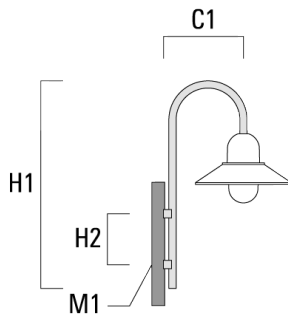

Töpinger Straße 16, 29646 Bispingen, Germany - Phone: +49 5194 909-0

info@we-ef.com - <https://we-ef.com>

Subject to technical changes and errors. - Generated on 23/10/2024

**ALP534-FT LED**

Description	Part ID	C1	H1	H2	M1	Weight (kg)	C	H
BC0-420 Wall bracket, single	300-0808	460	1230	300	8	2.30	460	1230

BC1-420 Pole bracket, single	300-0768	500	1230	300	8	2.30	500	1230
------------------------------	----------	-----	------	-----	---	------	-----	------

**ALP534-FT LED**

Description	Part ID	C1	H1	H2	M1	Weight (kg)	C	H
BC2-420 Pole bracket, double	300-0767	500	1230	300	8	4.60	500	1230