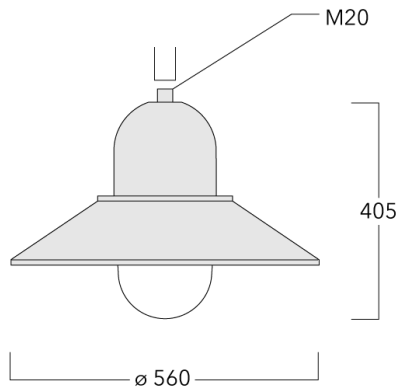

127-1219

ALP534-FT LED

we-ef

Specifications

Material description

Body	Marine-grade, die-cast aluminium alloy
Lens	Polycarbonate lens
Colours	RAL9004 Signal black RAL9006 White aluminium RAL9007 Grey aluminium RAL7016 Anthracite grey RAL9016 Traffic white
Gasket	Silicone rubber gasket
Fasteners	PCS Polymer Coated Stainless Steel Hardware
Ingress protection	IP55
Impact resistance	IK10
Corrosion resistance	5CE
Windage	0.12 m²

Electrical description

Power supply	220-240V / 50-60 Hz
Driver / Ballast	Integral EC electronic converter. DALI
Power factor	> 0.9
Surge protection	6/6 kV (optional SP10)

WE-EF LEUCHTEN GmbH

Töpinger Straße 16, 29646 Bispingen, Germany - Phone: +49 5194 909-0

info@we-ef.com - <https://we-ef.com>

Subject to technical changes and errors. - Generated on 23/10/2024