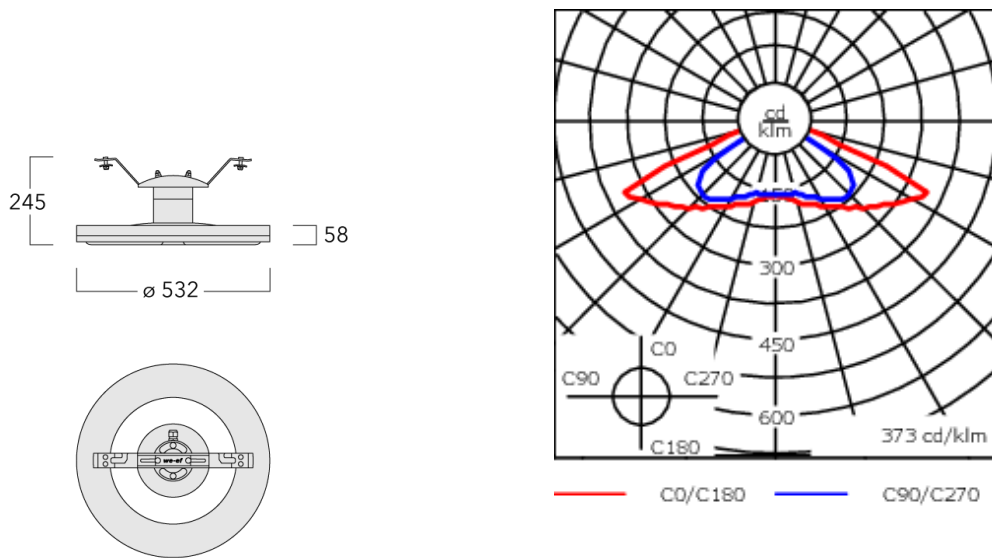

Description

IP66, Class I. IK08. Marine-grade, die-cast aluminium alloy. 5CE superior corrosion protection + primer including PCS hardware. Silicone CCG_R_ Controlled Compression Gasket. RFC_R_ Reflection Free Contour main lens. Integral EC electronic converter in thermally separated compartment. CAD-optimised optics for superior illumination and glare control. OLC_R_ One LED Concept. Factory installed LED circuit board. The luminaire is factory-sealed and does not need to be opened during installation. Optional 2200 K version available. To be specified at time of ordering.

Includes cable connector, for cable 9-14 mm. +/- 14° adjustable to compensate for sloping catenary systems.

Weight	10.90 kg
Light distribution	rectangular [R]
Light source	LED-24/48W / 700 mA - 2700 K
CRI	80
Power supply	EC
LEDs	24
Rated input power	54 W
Nominal Lumen (lm)	
LED Lumen	270
Total Lumen	6480
Tj	85
Rated lumens (lm)	
LED Lumen	240
Total Lumen	5759.9
Ta	25

Specifications

Material description

Body	Marine-grade, die-cast aluminium alloy
Lens	PMMA RFC® Reflection Free Contour technology
Colours	<div style="display: flex; align-items: center;"> <div style="width: 20px; height: 15px; background-color: black; margin-right: 5px;"></div> RAL9004 Signal black </div> <div style="display: flex; align-items: center; margin-top: 5px;"> <div style="width: 20px; height: 15px; background-color: #cccccc; margin-right: 5px;"></div> RAL9006 White aluminium </div> <div style="display: flex; align-items: center; margin-top: 5px;"> <div style="width: 20px; height: 15px; background-color: #808080; margin-right: 5px;"></div> RAL9007 Grey aluminium </div>
Gasket	Silicone CCG® Controlled Compression Gasket
Fasteners	PCS Polymer Coated Stainless Steel Hardware (unpainted)
Ingress protection	IP66
Impact resistance	IK08
Corrosion resistance	5CE+Primer
Windage	0.13 m ²