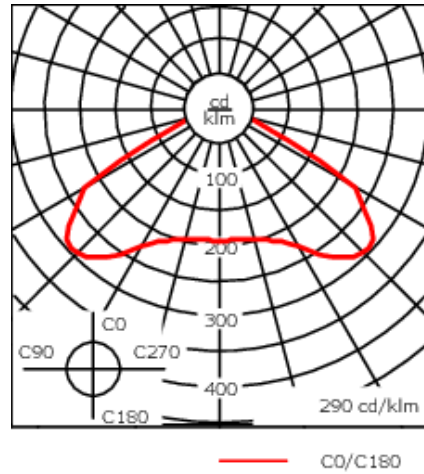

Specifications

Material description

Body	Marine-grade, die-cast aluminium alloy
Lens	PMMA RFC® Reflection Free Contour technology
Colors	RAL9004 Black RAL9007 Grey Metallic RAL9016 White RAL8019 Dark Bronze
Gasket	Silicone CCG® Controlled Compression Gasket
Fasteners	PCS Polymer Coated Stainless Steel Hardware
Ingress protection	IP66
Impact resistance	IK08
Corrosion resistance	5CE
Windage	0.16 m²

WE-EF LIGHTING USA, LLC

410-D Keystone Drive, 15086 Warrendale, PA 15086 - Phone: +1 724 742 0030
customersupport.usa@we-ef.com - <https://we-ef.com/us>
Subject to technical changes and errors. - Generated on 11/23/2024