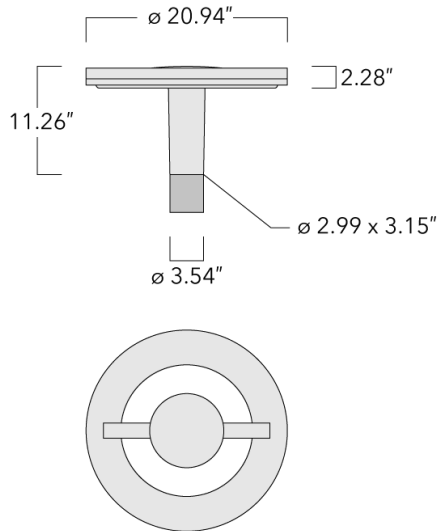

Recommended mounting height 10 - 13 ft, depending on wattage selected.

Specify product with 7 Digit product code - Finish Color. (Other accessories, such as mounting, optical, and electrical, must be specified separately.).

Example: XXX-XXXX - 9004 (Black)

+ XXX-XXXX (Accessories)

Weight	21.61 lb
Light distribution	[C50] Type V Short
Light source	LED-24/24W / 350 mA - 2700 K
CRI	80
Power supply	electronic gear
LEDs	24
Rated input power	26.5 W

Nominal Lumen (lm)

LED Lumen	145
Total Lumen	3480
Tj	85

Rated lumens (lm)

LED Lumen	136.8
Total Lumen	3284.3
Ta	25

WE-EF LIGHTING USA, LLC

410-D Keystone Drive, 15086 Warrendale, PA 15086 - Phone: +1 724 742 0030
customersupport.usa@we-ef.com - <https://we-ef.com/us>
Subject to technical changes and errors. - Generated on 11/23/2024