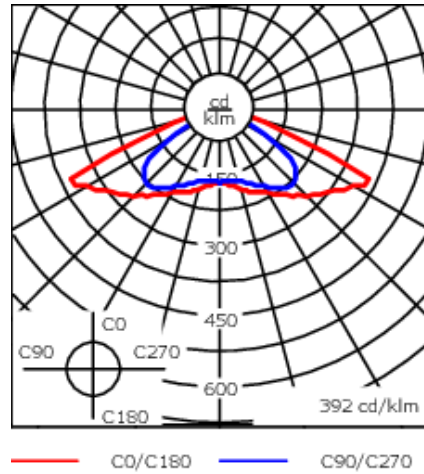

Specifications

Material description

Body	Marine-grade, die-cast aluminium alloy
Lens	PMMA RFC® Reflection Free Contour technology
Colors	RAL9004 Black RAL9007 Grey Metallic RAL9016 White RAL8019 Dark Bronze
Gasket	Silicone CCG® Controlled Compression Gasket
Fasteners	PCS Polymer Coated Stainless Steel Hardware
Ingress protection	IP66
Impact resistance	IK08
Corrosion resistance	5CE
Windage	0.16 m²

WE-EF LIGHTING USA, LLC

410-D Keystone Drive, 15086 Warrendale, PA 15086 - Phone: +1 724 742 0030
customersupport.usa@we-ef.com - <https://we-ef.com/us>
Subject to technical changes and errors. - Generated on 11/23/2024