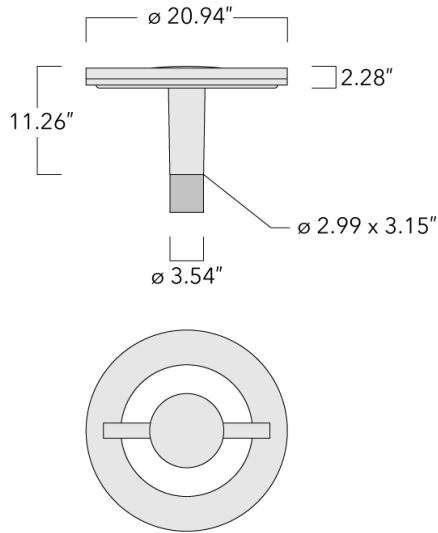

Recommended mounting height 10 - 13 ft, depending on wattage selected.

Specify product with 7 Digit product code - Finish Color. (Other accessories, such as mounting, optical, and electrical, must be specified separately.).

Example: XXX-XXXX - 9004 (Black)

+ XXX-XXXX (Accessories)

Weight	21.61 lb
Light distribution	rectangular [R]
Light source	LED-24/24W / 350 mA - 2700 K
CRI	80
Power supply	electronic gear
LEDs	24
Rated input power	26.5 W

**Nominal Lumen (lm)**

LED Lumen	145
Total Lumen	3480
Tj	85

**Rated lumens (lm)**

LED Lumen	135.4
Total Lumen	3248.4
Ta	25

**WE-EF LIGHTING USA, LLC**

410-D Keystone Drive, 15086 Warrendale, PA 15086 - Phone: +1 724 742 0030  
customersupport.usa@we-ef.com - <https://we-ef.com/us>  
Subject to technical changes and errors. - Generated on 11/23/2024

## Specifications