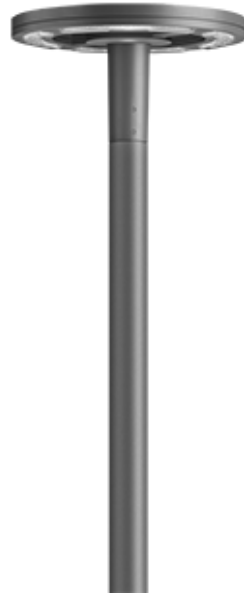

**105-0240**  
**CFT530 LED**

**Description**

IP66. Class I. IK08. Marine-grade, die-cast aluminum alloy. 5CE superior corrosion protection including PCS hardware. Silicone CCG® Controlled Compression Gasket. RFC® Reflection Free Contour main lens. Integral driver in thermally separated compartment. CAD-optimized optics for superior illumination and glare control. OLC® One LED Concept. Factory installed LED circuit board. 0-10V Dimming comes standard with luminaire.

Recommended mounting height 10 - 13 ft, depending on wattage selected.

Specify product with 7 Digit product code - Finish Color. (Other accessories, such as mounting, optical, and electrical, must be specified separately.).

Example: XXX-XXXX - 9004 (Black)

+ XXX-XXXX (Accessories)

Weight	21.61 lb
Light distribution	rectangular [R]
Light source	LED-24/48W / 700 mA - 2700 K
CRI	80
Power supply	electronic gear
LEDs	24
Rated input power	54 W