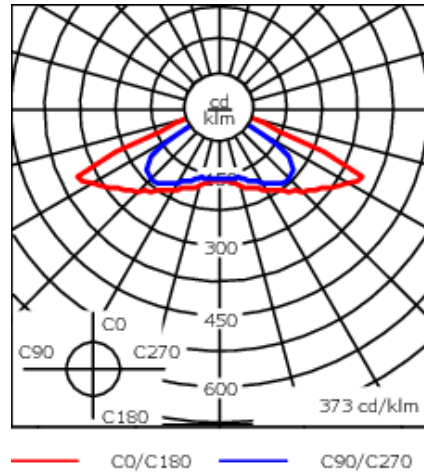

Specifications

Material description

Body	Marine-grade, die-cast aluminium alloy
Lens	PMMA RFC® Reflection Free Contour technology
Colors	 RAL9004 Black RAL9007 Grey Metallic RAL9016 White RAL8019 Dark Bronze
Gasket	Silicone CCG® Controlled Compression Gasket
Fasteners	PCS Polymer Coated Stainless Steel Hardware
Ingress protection	IP66
Impact resistance	IK08
Corrosion resistance	5CE
Windage	0.16 m^2

WE-EF LIGHTING USA, LLC

410-D Keystone Drive, 15086 Warrendale, PA 15086 - Phone: +1 724 742 0030
customersupport.usa@we-ef.com - <https://we-ef.com/us>
Subject to technical changes and errors. - Generated on 11/23/2024