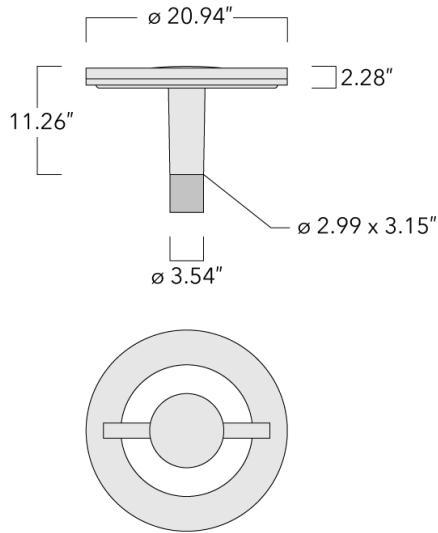

Specifications

Material description

Body	Marine-grade, die-cast aluminium alloy
Lens	PMMA RFC® Reflection Free Contour technology
Colors	 RAL9004 Black RAL9007 Grey Metallic RAL9016 White RAL8019 Dark Bronze
Gasket	Silicone CCG® Controlled Compression Gasket
Fasteners	PCS Polymer Coated Stainless Steel Hardware
Ingress protection	IP66
Impact resistance	IK08
Corrosion resistance	5CE
Windage	0.16 m^2

WE-EF LIGHTING USA, LLC

410-D Keystone Drive, 15086 Warrendale, PA 15086 - Phone: +1 724 742 0030
customersupport.usa@we-ef.com - <https://we-ef.com/us>
Subject to technical changes and errors. - Generated on 11/23/2024