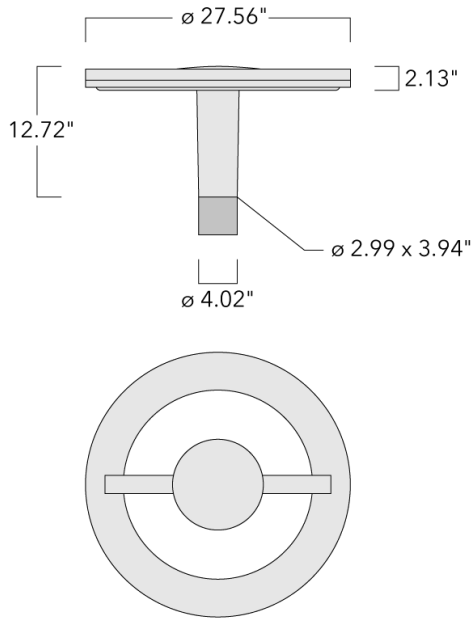

Recommended mounting height 10-20 ft, depending on wattage selected; brackets to be ordered separately.

Specify product with 7 Digit product code - Finish Color. Accessories, such as mounting, optical, and electrical, must be specified separately.

Example: XXX-XXXX-9004 (Black)  
+ XXX-XXXX (Accessory 1)

Weight	28.22 lb
Light distribution	[C50] Type V Short
Light source	LED-36/108W / 1050 mA - 2700 K
CRI	80
Power supply	electronic gear
LEDs	36
Rated input power	119 W

**Nominal Lumen (lm)**

LED Lumen	410
Total Lumen	14760
Tj	85

**Rated lumens (lm)**

LED Lumen	371.7
Total Lumen	13379.7
Ta	25

**WE-EF LIGHTING USA, LLC**

410-D Keystone Drive, 15086 Warrendale, PA 15086 - Phone: +1 724 742 0030  
customersupport.usa@we-ef.com - <https://we-ef.com/us>  
Subject to technical changes and errors. - Generated on 11/23/2024

## Specifications