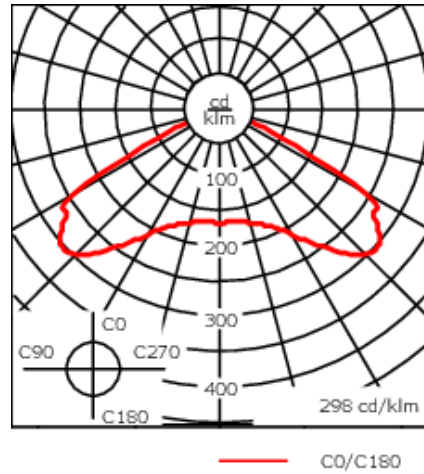

Example: XXX-XXXX-9004 (Black)  
+ XXX-XXXX (Accessory 1)

Weight	28.22 lb
Light distribution	[C50] Type V Short
Light source	LED-36/108W / 1050 mA - 2700 K
CRI	80
Power supply	electronic gear
LEDs	36
Rated input power	119 W

**Nominal Lumen (lm)**

LED Lumen	410
Total Lumen	14760
Tj	85

**Rated lumens (lm)**

LED Lumen	371.7
Total Lumen	13379.7
Ta	25

**WE-EF LIGHTING USA, LLC**

410-D Keystone Drive, 15086 Warrendale, PA 15086 - Phone: +1 724 742 0030  
customersupport.usa@we-ef.com - <https://we-ef.com/us>  
Subject to technical changes and errors. - Generated on 11/23/2024