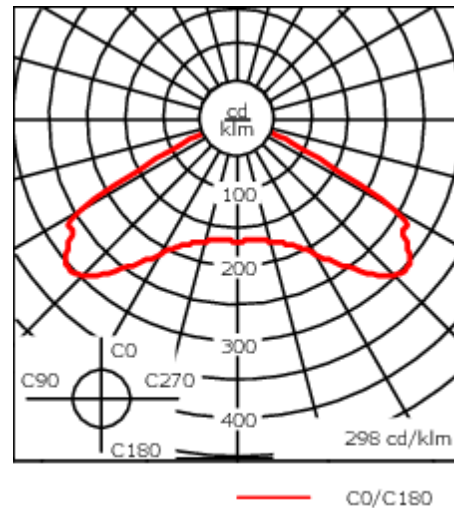

Specifications

Material description

Body	Marine-grade, die-cast aluminium alloy
Lens	RFC™ Reflection Free Contour main lens
Colours	RAL9004 Signal black RAL9007 Grey aluminium RAL7016 Anthracite grey RAL9016 Traffic white
Gasket	Silicone CCG® Controlled Compression Gasket
Fasteners	PCS hardware
Ingress protection	IP66
Impact resistance	IK08
Corrosion resistance	5CE
Windage	0.24 m²

Electrical description

Power supply	220-240V / 50-60 Hz
Driver / Ballast	Integral electronic converter with DALI interface
Power factor	> 0.9
Surge protection	6/6 kV (optional SP10)