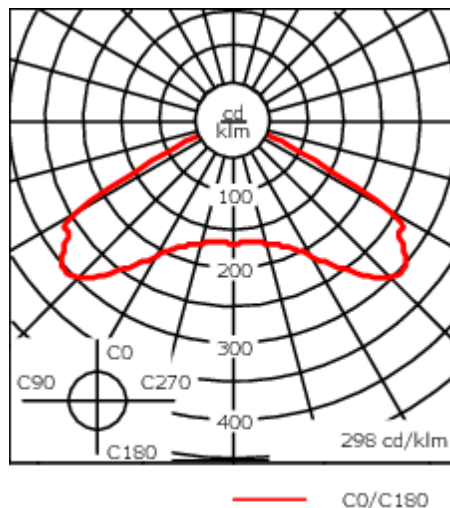

Specifications

Material description

Body	Marine-grade, die-cast aluminium alloy
Lens	RFC™ Reflection Free Contour main lens
Colours	RAL9004 Signal black RAL9007 Grey aluminium RAL7016 Anthracite grey RAL9016 Traffic white
Gasket	Silicone CCG® Controlled Compression Gasket
Fasteners	PCS hardware
Ingress protection	IP66
Impact resistance	IK08
Corrosion resistance	5CE
Windage	0.24 m²

Electrical description

Power supply	220-240V / 50-60 Hz
Driver / Ballast	Integral electronic converter with DALI interface
Power factor	> 0.9
Surge protection	6/6 kV (optional SP10)

WE-EF LIGHTING (Thailand) Co., Ltd.

57 Moo 5, Kingkaew Rd., Bangplee, 10540 Samutprakarn - Phone: +66 2 738 96 20 - Fax: +66 2 738 96 29

<https://we-ef.com/asia>

Subject to technical changes and errors. - Generated on 27/11/2024