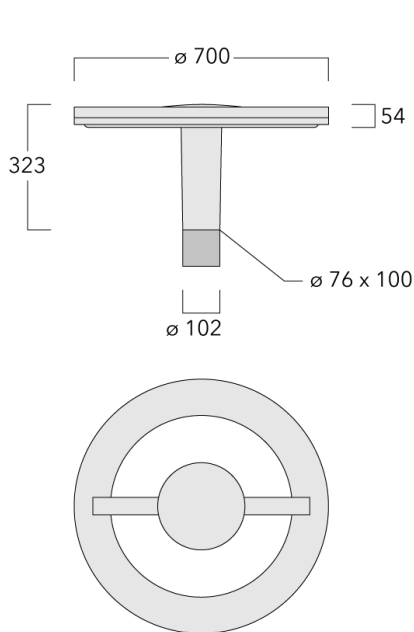

Recommended mounting height 3.0-4.5 m, depending on wattage selected.

Weight	13.30 kg
Light distribution	controlled symmetric distribution [C50]
Light source	LED-36/108W / 1050 mA - 2700 K
CRI	80
Power supply	EC
BUG	B3 U0 G1
LEDs	36
Rated input power	119 W

Nominal Lumen (lm)

LED Lumen	410
Total Lumen	14760
T _j	85

Rated lumens (lm)

LED Lumen	371.7
Total Lumen	13379.7
T _a	25

Specifications

Material description

Body	Marine-grade, die-cast aluminium alloy
Lens	RFC™ Reflection Free Contour main lens
Colours	<div style="display: flex; align-items: center;"> <div style="width: 20px; height: 15px; background-color: black; margin-right: 5px;"></div> <div>RAL9004 Signal black</div> </div> <div style="display: flex; align-items: center; margin-top: 5px;"> <div style="width: 20px; height: 15px; background-color: grey; margin-right: 5px;"></div> <div>RAL9007 Grey aluminium</div> </div> <div style="display: flex; align-items: center; margin-top: 5px;"> <div style="width: 20px; height: 15px; background-color: darkgrey; margin-right: 5px;"></div> <div>RAL7016 Anthracite grey</div> </div> <div style="display: flex; align-items: center; margin-top: 5px;"> <div style="width: 20px; height: 15px; background-color: white; margin-right: 5px;"></div> <div>RAL9016 Traffic white</div> </div>
Gasket	Silicone CCG® Controlled Compression Gasket
Fasteners	PCS hardware
Ingress protection	IP66
Impact resistance	IK08
Corrosion resistance	5CE
Windage	0.24 m ²