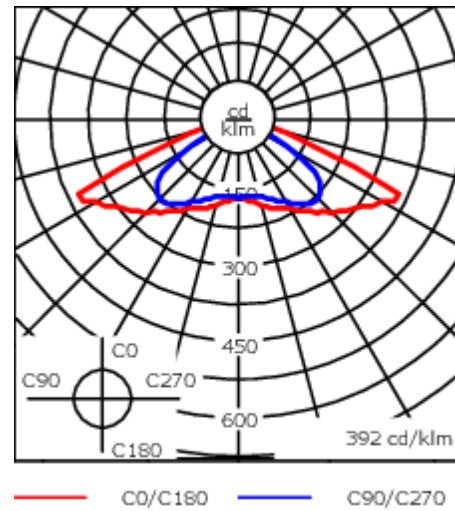

Specifications

Material description

Body	Marine-grade, die-cast aluminium alloy
Lens	RFC™ Reflection Free Contour main lens
Colours	RAL9004 Signal black RAL9007 Grey aluminium RAL7016 Anthracite grey RAL9016 Traffic white
Gasket	Silicone CCG® Controlled Compression Gasket
Fasteners	PCS hardware
Ingress protection	IP66
Impact resistance	IK08
Corrosion resistance	5CE
Windage	0.24 m²

Electrical description

Power supply	220-240V / 50-60 Hz
Driver / Ballast	Integral electronic converter with DALI interface
Power factor	> 0.9
Surge protection	6/6 kV (optional SP10)