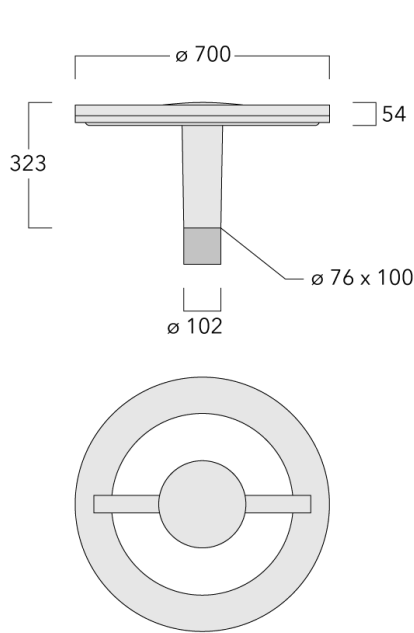

Contact WE-EF direct or your local WE-EF sales representative for an individual solution designed to precisely meet your needs.

Weight	13.30 kg
Light distribution	rectangular [R]
Light source	LED-36/72W / 700 mA - 2700 K
CRI	80
Power supply	EC
LEDs	36
Rated input power	79 W

info.australia@we-ef.com - <https://we-ef.com/aus>

Subject to technical changes and errors. - Generated on 23/11/2024

105-0245

CFT540 LED

we-ef

Specifications

Material description

Body	Marine-grade, die-cast aluminium alloy
Lens	RFC® Reflection Free Contour main lens
Colours	 RAL9004 Signal black  RAL9006 White aluminium  RAL9007 Grey aluminium
Gasket	Silicone CCG® Controlled Compression Gasket
Fasteners	PCS Polymer Coated Stainless Steel Hardware (unpainted)
Ingress protection	IP66
Impact resistance	IK08
Corrosion resistance	5CE+Primer
Windage	0.24 m ²