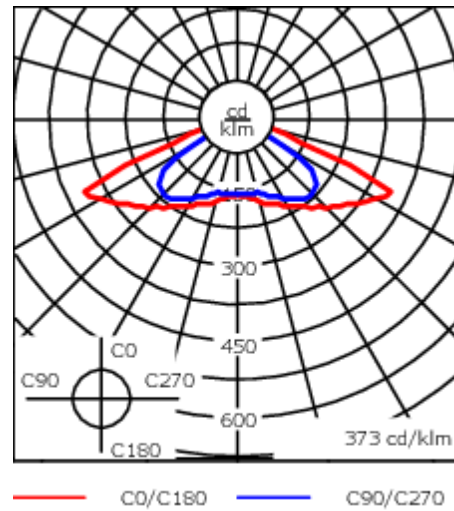

105-0245

CFT540 LED

we-ef

Specifications

Material description

Body	Marine-grade, die-cast aluminium alloy
Lens	RFC® Reflection Free Contour main lens
Colours	RAL9004 Signal black RAL9006 White aluminium RAL9007 Grey aluminium
Gasket	Silicone CCG® Controlled Compression Gasket
Fasteners	PCS Polymer Coated Stainless Steel Hardware (unpainted)
Ingress protection	IP66
Impact resistance	IK08
Corrosion resistance	5CE+Primer
Windage	0.24 m²

Electrical description

Power supply	230V / 50 Hz
Driver / Ballast	Integral EC electronic converter. DALI
Power factor	> 0.9
Surge protection	In-pole surge protection SP10 device supplied. Please refer to WE-EF installation instructions for details. Use suffix +A for Integral surge protection.

WE-EF LIGHTING Pty Ltd

6/13 Downard Street, 3195 Braeside, Victoria - Phone: +61 3 8587 0444 - Fax: +61 3 8587 0499

info.australia@we-ef.com - <https://we-ef.com/aus>

Subject to technical changes and errors. - Generated on 23/11/2024