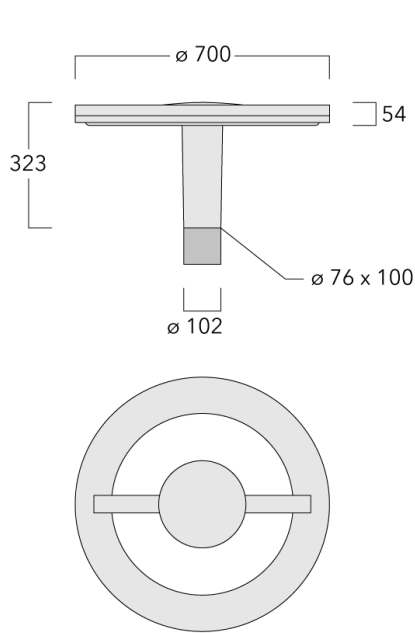

Contact WE-EF direct or your local WE-EF sales representative for an individual solution designed to precisely meet your needs.

Weight	13.30 kg
Light distribution	rectangular [R]
Light source	LED-36/108W / 1050 mA - 2700 K
CRI	80
Power supply	EC
LEDs	36
Rated input power	119 W

info.australia@we-ef.com - <https://we-ef.com/aus>

Subject to technical changes and errors. - Generated on 23/11/2024

105-0246

CFT540 LED

we-ef

Specifications

Material description

Body	Marine-grade, die-cast aluminium alloy
Lens	RFC® Reflection Free Contour main lens
Colours	 RAL9004 Signal black  RAL9006 White aluminium  RAL9007 Grey aluminium
Gasket	Silicone CCG® Controlled Compression Gasket
Fasteners	PCS Polymer Coated Stainless Steel Hardware (unpainted)
Ingress protection	IP66
Impact resistance	IK08
Corrosion resistance	5CE+Primer
Windage	0.24 m ²