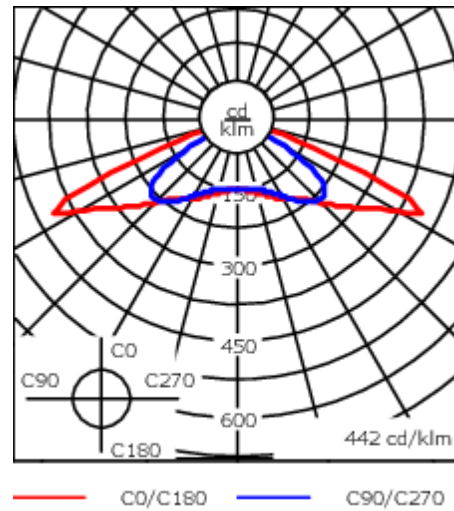

105-0246

CFT540 LED

we-ef

Specifications

Material description

Body	Marine-grade, die-cast aluminium alloy
Lens	RFC® Reflection Free Contour main lens
Colours	RAL9004 Signal black RAL9006 White aluminium RAL9007 Grey aluminium
Gasket	Silicone CCG® Controlled Compression Gasket
Fasteners	PCS Polymer Coated Stainless Steel Hardware (unpainted)
Ingress protection	IP66
Impact resistance	IK08
Corrosion resistance	5CE+Primer
Windage	0.24 m²

Electrical description

Power supply	230V / 50 Hz
Driver / Ballast	Integral EC electronic converter. DALI
Power factor	> 0.9
Surge protection	In-pole surge protection SP10 device supplied. Please refer to WE-EF installation instructions for details. Use suffix +A for Integral surge protection.

WE-EF LIGHTING Pty Ltd

6/13 Downard Street, 3195 Braeside, Victoria - Phone: +61 3 8587 0444 - Fax: +61 3 8587 0499

info.australia@we-ef.com - <https://we-ef.com/aus>

Subject to technical changes and errors. - Generated on 23/11/2024