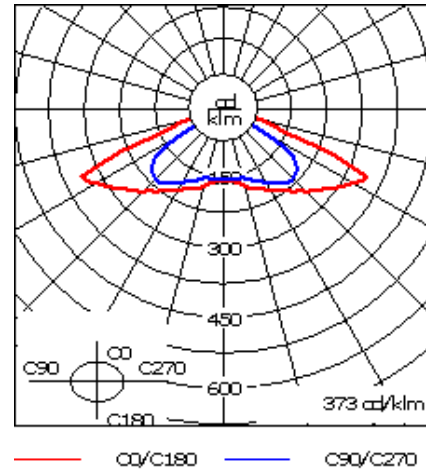

Example: XXX-XXXX-9004 (Black)
+ XXX-XXXX (Accessory 1)

Weight	28.22 lb
Light distribution	rectangular [R]
Light source	LED-36/72W / 700 mA - 3000 K
CRI	80
Power supply	electronic gear
BUG	B2 U0 G2
LEDs	36
Rated input power	79 W

Nominal Lumen (lm)

LED Lumen	290
Total Lumen	10440
Tj	85

Rated lumens (lm)

LED Lumen	257.6
Total Lumen	9273.9
Ta	25

WE-EF LIGHTING USA, LLC

410-D Keystone Drive, 15086 Warrendale, PA 15086 - Phone: +1 724 742 0030
customersupport.usa@we-ef.com - <https://we-ef.com/us>
Subject to technical changes and errors. - Generated on 10/23/2024