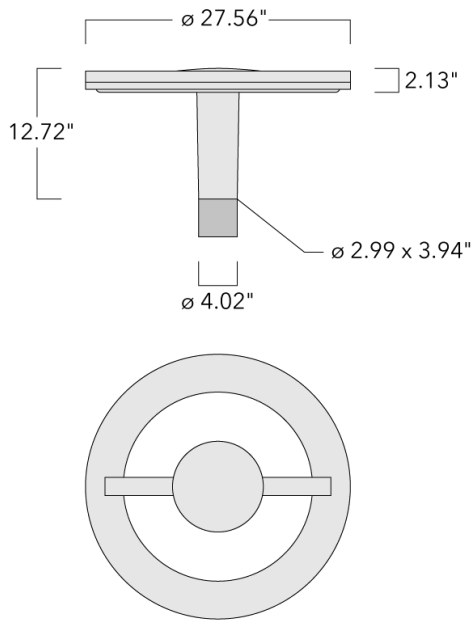

Recommended mounting height 10-20 ft, depending on wattage selected; brackets to be ordered separately.

Specify product with 7 Digit product code - Finish Color. Accessories, such as mounting, optical, and electrical, must be specified separately.

Example: XXX-XXXX-9004 (Black)
+ XXX-XXXX (Accessory 1)

Weight	28.22 lb
Light distribution	rectangular [R]
Light source	LED-36/72W / 700 mA - 3000 K
CRI	80
Power supply	electronic gear
BUG	B2 U0 G2
LEDs	36
Rated input power	79 W

Nominal Lumen (lm)

LED Lumen	290
Total Lumen	10440
Tj	85

Rated lumens (lm)

LED Lumen	257.6
Total Lumen	9273.9
Ta	25

WE-EF LIGHTING USA, LLC

410-D Keystone Drive, 15086 Warrendale, PA 15086 - Phone: +1 724 742 0030
customersupport.usa@we-ef.com - <https://we-ef.com/us>
Subject to technical changes and errors. - Generated on 10/23/2024