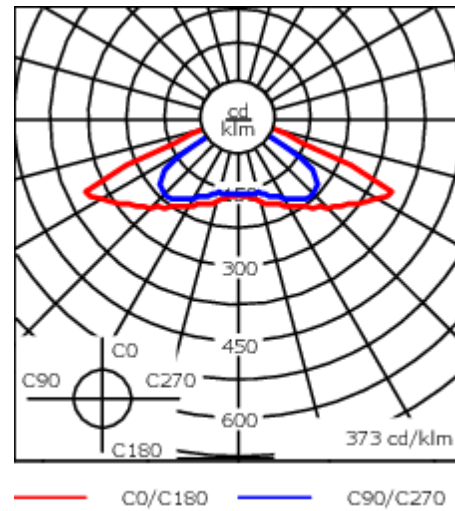

Specifications

Material description

Body	Marine-grade, die-cast aluminium alloy
Lens	RFC™ Reflection Free Contour main lens
Colours	RAL9004 Signal black RAL9007 Grey aluminium RAL7016 Anthracite grey RAL9016 Traffic white
Gasket	Silicone CCG® Controlled Compression Gasket
Fasteners	PCS hardware
Ingress protection	IP66
Impact resistance	IK08
Corrosion resistance	5CE
Windage	0.24 m²

Electrical description

Power supply	220-240V / 50-60 Hz
Driver / Ballast	Integral electronic converter with DALI interface
Power factor	> 0.9
Surge protection	6/6 kV (optional SP10)