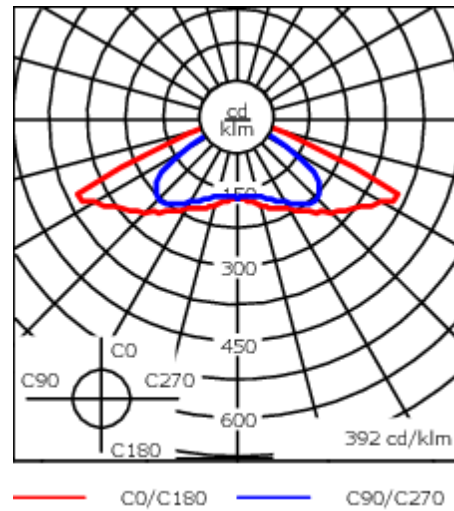

105-0252

CFS540 LED

we-ef

Specifications

Material description

Body	Marine-grade, die-cast aluminium alloy
Lens	PMMA RFC® Reflection Free Contour technology
Colours	RAL9004 Signal black RAL9006 White aluminium RAL9007 Grey aluminium RAL7016 Anthracite grey RAL9016 Traffic white
Gasket	Silicone CCG® Controlled Compression Gasket
Fasteners	PCS Polymer Coated Stainless Steel Hardware
Ingress protection	IP66
Impact resistance	IK08
Corrosion resistance	5CE
Windage	0.13 m²

Electrical description

Power supply	220-240V / 50-60 Hz
Driver / Ballast	Integral EC electronic converter
Power factor	< 0.9
Surge protection	6/6 kV (optional SP10)

Fagerhult Lighting Ltd

33-34 Dolben Street, SE1 0UQ London, United Kingdom

<https://we-ef.com/uk>

Subject to technical changes and errors. - Generated on 23/11/2024