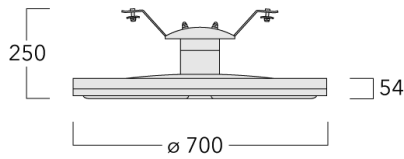

105-0252

CFS540 LED

we-ef

Specifications

Material description

Body	Marine-grade, die-cast aluminium alloy
Lens	PMMA RFC® Reflection Free Contour technology
Colours	RAL9004 Signal black RAL9006 White aluminium RAL9007 Grey aluminium RAL7016 Anthracite grey RAL9016 Traffic white
Gasket	Silicone CCG® Controlled Compression Gasket
Fasteners	PCS Polymer Coated Stainless Steel Hardware
Ingress protection	IP66
Impact resistance	IK08
Corrosion resistance	5CE
Windage	0.13 m²

Electrical description

Power supply	220-240V / 50-60 Hz
Driver / Ballast	Integral EC electronic converter
Power factor	< 0.9
Surge protection	6/6 kV (optional SP10)

Fagerhult Lighting Ltd

33-34 Dolben Street, SE1 0UQ London, United Kingdom

<https://we-ef.com/uk>

Subject to technical changes and errors. - Generated on 23/11/2024