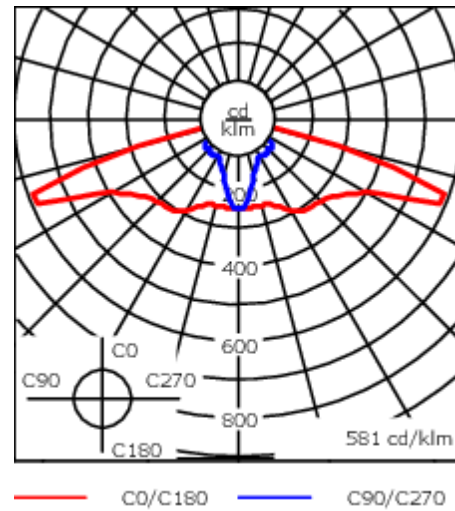

111-0402

RFS540 LED

we-ef

Specifications

Material description

Body	Marine-grade, die-cast aluminium alloy
Lens	Non-reflecting safety glass lens, hinged
Colours	RAL9004 Signal black RAL9006 White aluminium RAL9007 Grey aluminium RAL7016 Anthracite grey RAL9016 Traffic white
Gasket	Silicone CCG® Controlled Compression Gasket
Fasteners	PCS Polymer Coated Stainless Steel Hardware
Ingress protection	IP66
Impact resistance	IK07
Corrosion resistance	5CE
Windage	0.074 m²

Electrical description

Power supply	220-240V / 50-60 Hz
Driver / Ballast	Integral EC electronic converter
Power factor	> 0.9
Surge protection	6/6 kV (optional SP10)

Fagerhult Lighting Ltd

33-34 Dolben Street, SE1 0UQ London, United Kingdom

<https://we-ef.com/uk>

Subject to technical changes and errors. - Generated on 23/11/2024