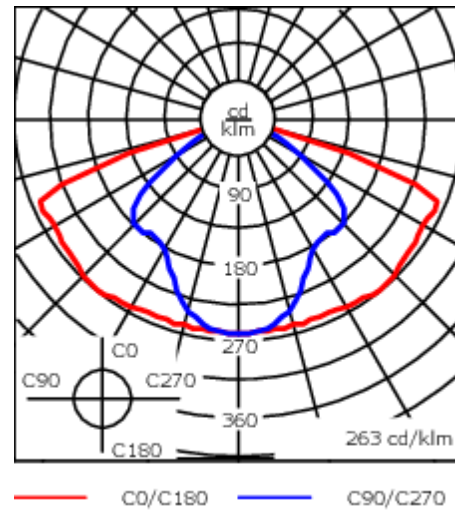

Includes cable connector, for cable 6-12 mm. Cable inclination angle: Maximum 10°.

Weight	15.00 kg
Light distribution	asymmetric, side throw beam [S60]
Light source	LED-48/48W/48W / 700 mA - 4000 K
CRI	80
Power supply	EC
LEDs	48
Rated input power	105.5 W

Nominal Lumen (lm)

LED Lumen	310
Total Lumen	14880
Tj	85

Rated lumens (lm)

LED Lumen	270.8
Total Lumen	12996.7
Ta	25

Specifications

Material description

Body	Marine-grade, die-cast aluminium alloy
Lens	Non-reflecting safety glass lens, hinged
Colours	<div style="display: flex; flex-direction: column; gap: 5px;"> <div> RAL9004 Signal black</div> <div> RAL9006 White aluminium</div> <div> RAL9007 Grey aluminium</div> <div> RAL7016 Anthracite grey</div> <div> RAL9016 Traffic white</div> </div>
Gasket	Silicone CCG® Controlled Compression Gasket
Fasteners	PCS Polymer Coated Stainless Steel Hardware
Ingress protection	IP66
Impact resistance	IK07
Corrosion resistance	5CE
Windage	0.074 m ²