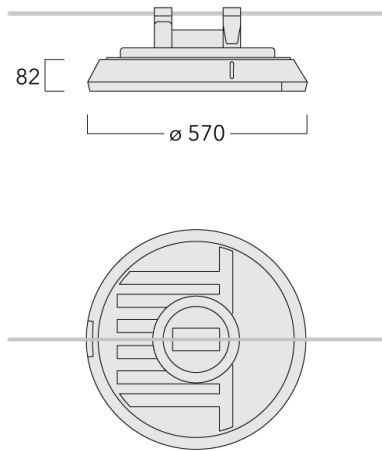

Description

IP66, Class I. Class II on request. IK07. Marine-grade, die-cast aluminium alloy. 5CE superior corrosion protection including PCS hardware. Silicone CCG® Controlled Compression Gasket. Non-reflecting safety glass lens, hinged with safety switch. Integral EC electronic converter in thermally separated compartment. CAD-optimised optics for superior illumination and glare control. OLC® One LED Concept. Factory installed LED circuit board. The luminaire is factory-sealed and does not need to be opened during installation. Optional 2200 K version available. To be specified at time of ordering.

Includes cable connector, for cable 6-12 mm. Cable inclination angle: Maximum 10°.

Weight	15.00 kg
Light distribution	asymmetric, side throw beam [S60]
Light source	LED-48/48W/48W / 700 mA - 4000 K
CRI	80
Power supply	EC
LEDs	48
Rated input power	105.5 W

Nominal Lumen (lm)

LED Lumen	310
Total Lumen	14880
Tj	85

Rated lumens (lm)

LED Lumen	270.8
Total Lumen	12996.7
Ta	25

Specifications

Material description

Body	Marine-grade, die-cast aluminium alloy
Lens	Non-reflecting safety glass lens, hinged
Colours	<div style="display: flex; flex-direction: column; gap: 5px;"> <div> RAL9004 Signal black</div> <div> RAL9006 White aluminium</div> <div> RAL9007 Grey aluminium</div> <div> RAL7016 Anthracite grey</div> <div> RAL9016 Traffic white</div> </div>
Gasket	Silicone CCG® Controlled Compression Gasket
Fasteners	PCS Polymer Coated Stainless Steel Hardware
Ingress protection	IP66
Impact resistance	IK07
Corrosion resistance	5CE
Windage	0.074 m ²