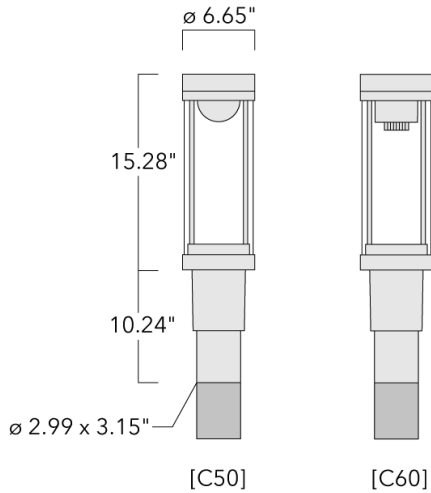

Specifications

Material description

Body	Marine-grade, die-cast aluminum alloy.
Lens	Clear polycarbonate outer lens
Colors	 RAL9004 Black RAL9007 Grey Metallic RAL9016 White RAL8019 Dark Bronze
Gasket	Silicone rubber gasket
Fasteners	PCS polymer coated stainless steel hardware
Ingress protection	IP66
Impact resistance	IK09
Corrosion resistance	5CE
Windage	0.104 m²

WE-EF LIGHTING USA, LLC

410-D Keystone Drive, 15086 Warrendale, PA 15086 - Phone: +1 724 742 0030

customersupport.usa@we-ef.com - <https://we-ef.com/us>

Subject to technical changes and errors. - Generated on 10/23/2024