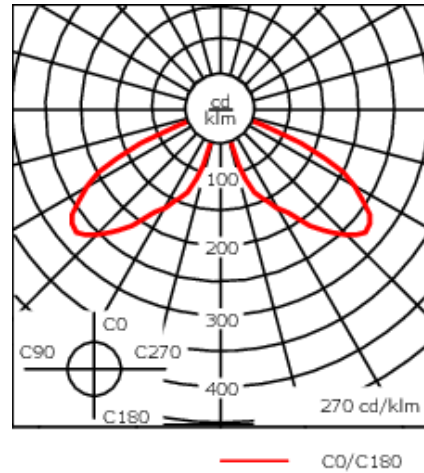

Specifications

Material description

Body	Marine-grade, die-cast aluminum alloy.
Lens	Clear polycarbonate outer lens
Colors	 RAL9004 Black RAL9007 Grey Metallic RAL9016 White RAL8019 Dark Bronze
Gasket	Silicone rubber gasket
Fasteners	PCS polymer coated stainless steel hardware
Ingress protection	IP66
Impact resistance	IK09
Corrosion resistance	5CE
Windage	0.104 m²

WE-EF LIGHTING USA, LLC

410-D Keystone Drive, 15086 Warrendale, PA 15086 - Phone: +1 724 742 0030

customersupport.usa@we-ef.com - <https://we-ef.com/us>

Subject to technical changes and errors. - Generated on 10/23/2024