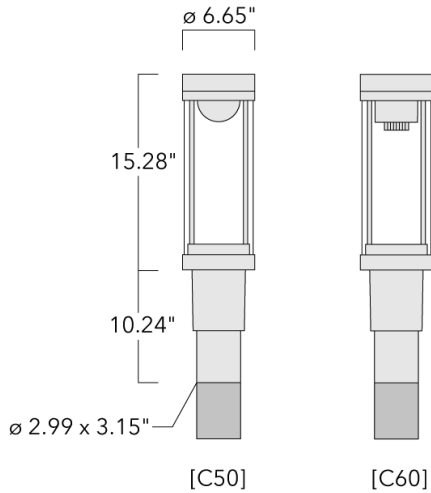

Recommended mounting height 10-20 ft.

Specify product with 7 Digit product code - Finish Color. Accessories, such as mounting, optical, and electrical, must be specified separately.

Example: XXX-XXXX-9004 (Black)
+ XXX-XXXX (Accessory 1)

Weight	11.91 lbs lb
Light distribution	[C50] Type V Short
Light source	LED-FT-24W (2700K)
CRI	80
Power supply	electronic gear
LEDs	1
Rated input power	27 W

Rated lumens (lm)

LED Lumen	3354.7
Total Lumen	3354.7
Ta	25

Subject to technical changes and errors. - Generated on 10/23/2024

Specifications

Material description

Body	Marine-grade, die-cast aluminum alloy.
Lens	Clear polycarbonate outer lens
Colors	<div style="display: flex; align-items: center; margin-bottom: 5px;"> <div style="width: 20px; height: 10px; background-color: black; margin-right: 5px;"></div> RAL9004 Black </div> <div style="display: flex; align-items: center; margin-bottom: 5px;"> <div style="width: 20px; height: 10px; background-color: grey; margin-right: 5px;"></div> RAL9007 Grey Metallic </div> <div style="display: flex; align-items: center; margin-bottom: 5px;"> <div style="width: 20px; height: 10px; background-color: white; border: 1px solid black; margin-right: 5px;"></div> RAL9016 White </div> <div style="display: flex; align-items: center;"> <div style="width: 20px; height: 10px; background-color: darkgrey; margin-right: 5px;"></div> RAL8019 Dark Bronze </div>
Gasket	Silicone rubber gasket
Fasteners	PCS polymer coated stainless steel hardware
Ingress protection	IP66
Impact resistance	IK09
Corrosion resistance	5CE
Windage	0.104 m ²